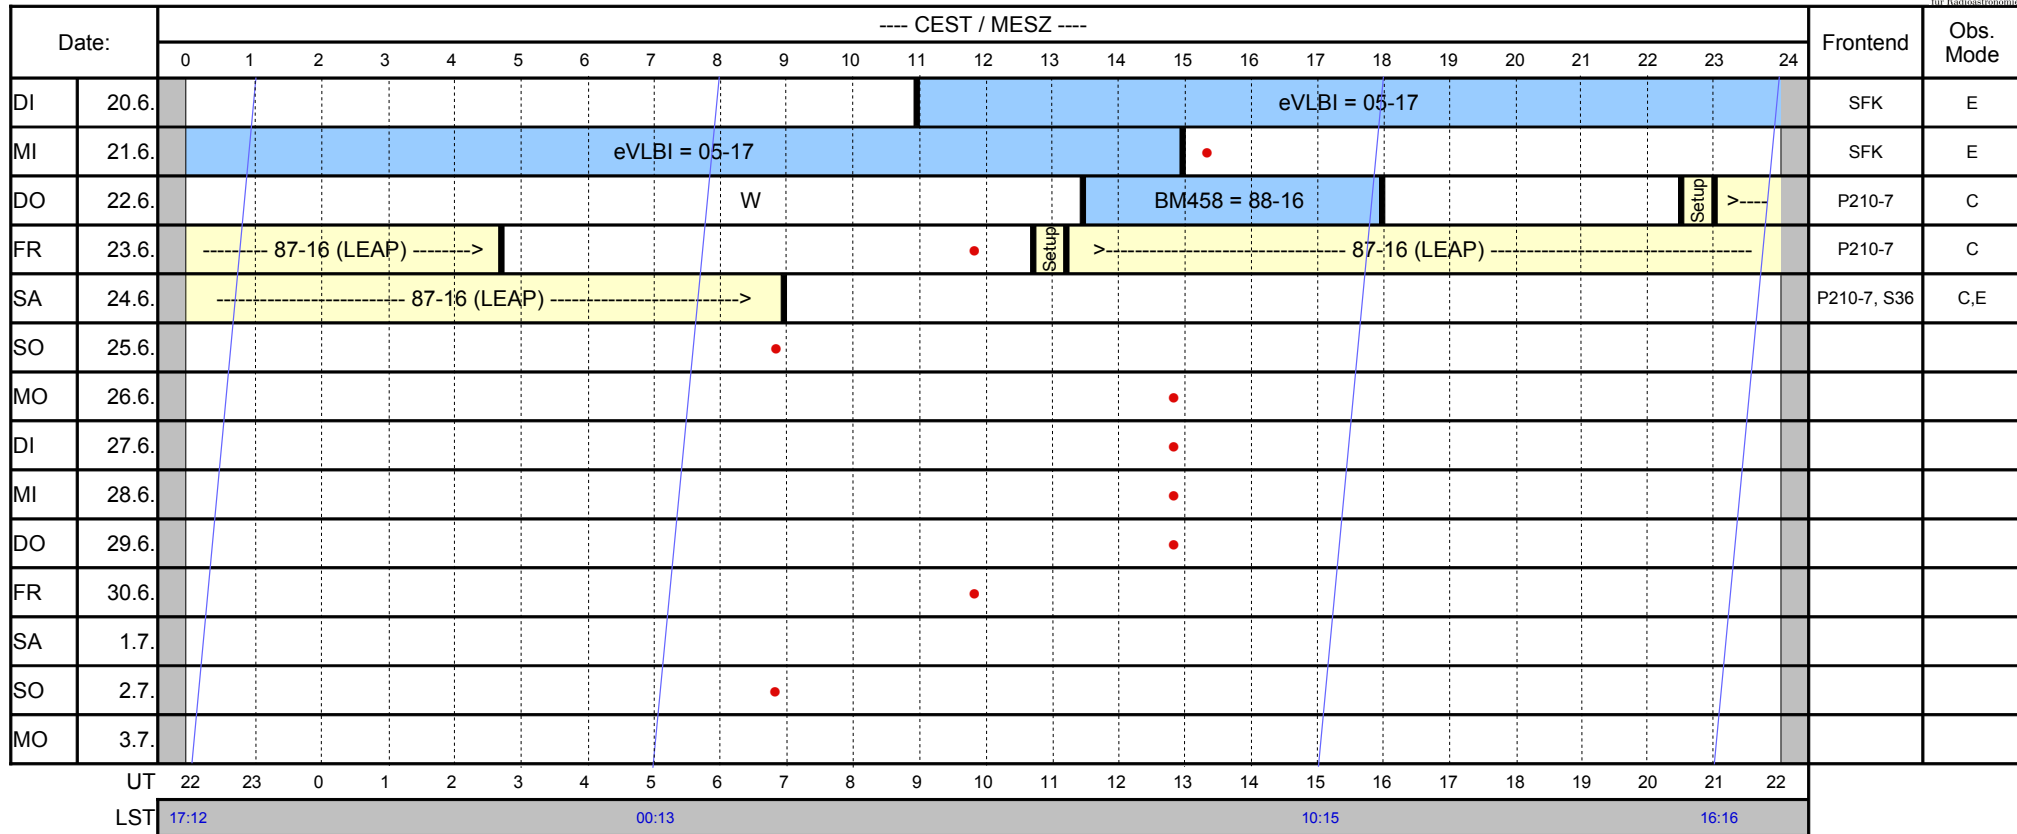

Version: 0
Date: 18. Mai. 2017

Beobachtungsplan A / Observing Schedule A

Effelsberg 100-m Radio Telescope
20. Jun. 2017 - 3. Jul. 2017

Max-Planck-Institut
für Radioastronomie

© on 26. Jun 0620+23

Projects:

VLBI-Projects:

For any publications based on observations with the Effelsberg 100-m telescope please use the following acknowledgement: **Based on observations with the 100-m telescope of the MPIfR (Max-Planck-Institut für Radioastronomie) at Effelsberg.*

Observing Modes: C = Continuum P = Pulsar S = Spektroskopie V = VLBI W = Maintenance / Wartung

Phone Controlroom /Telefon Steuerraum: 02257 301 155
• = latest time for the „weather decision“ (responsibility of the observer)