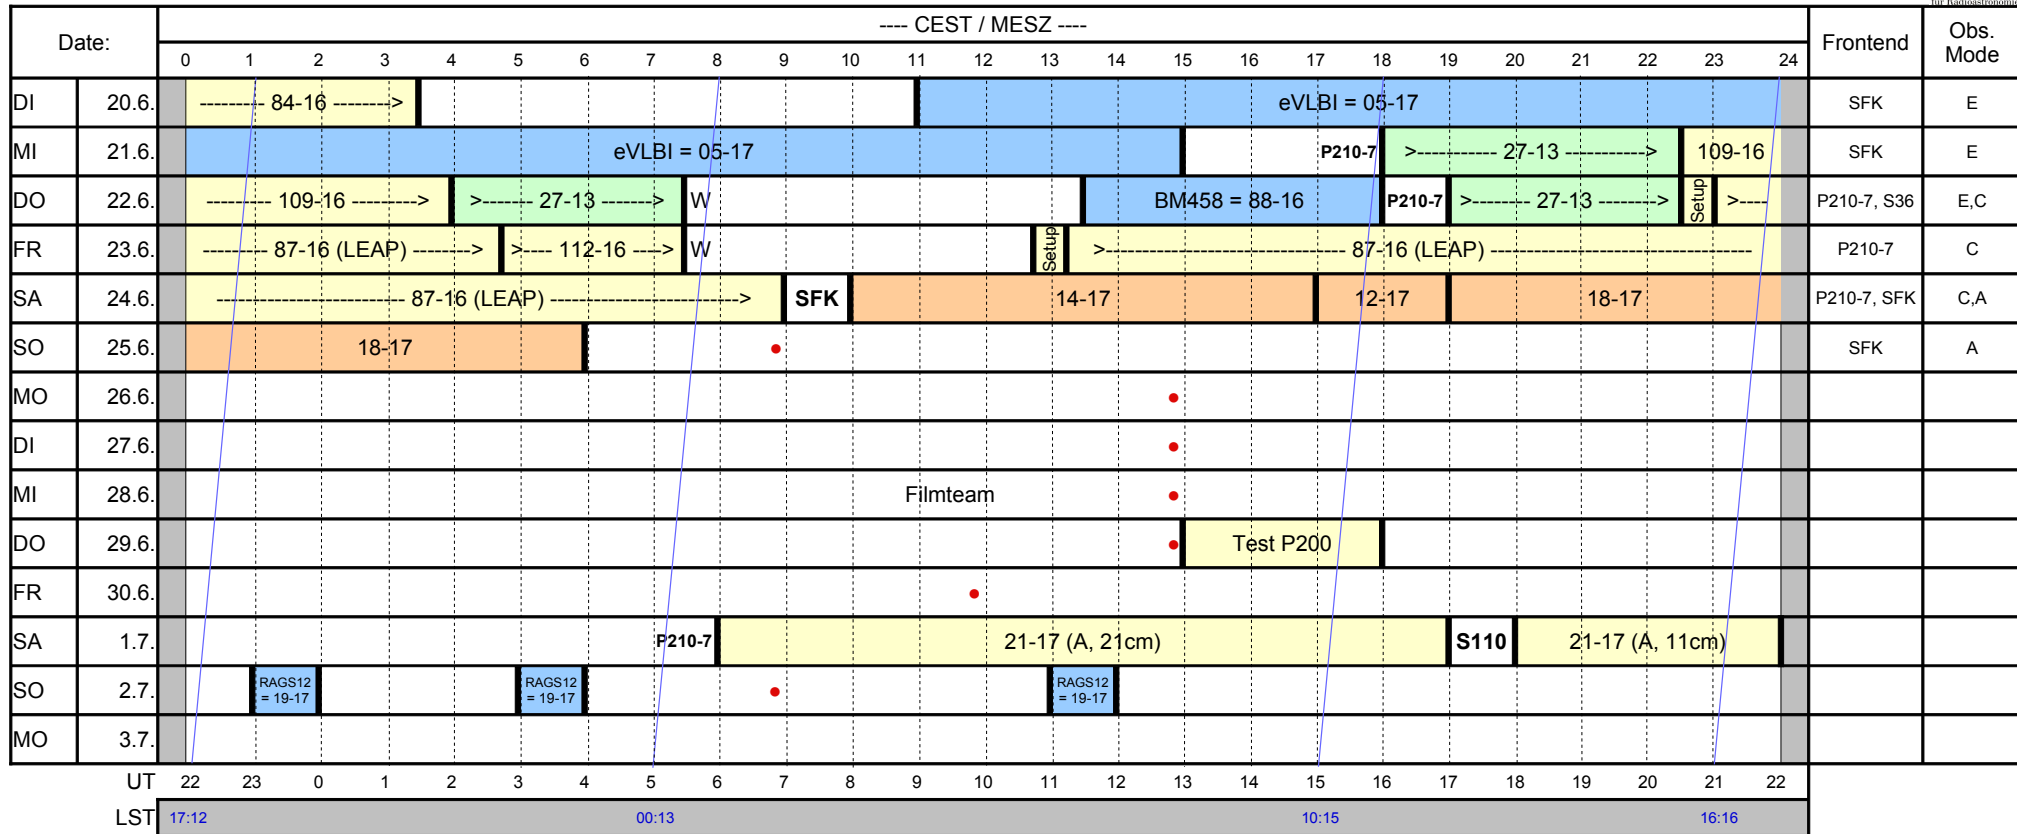

Version: 0.5
Date: 16. Jun. 2017

Beobachtungsplan A / Observing Schedule A

Effelsberg 100-m Radio Telescope
20. Jun. 2017 - 3. Jul. 2017

Max-Planck-Institut
für Radioastronomie

© on 26. Jun 0620+23

Projects:

VLBI-Projects:

For any publications based on observations with the Effelsberg 100-m telescope please use the following acknowledgement: **Based on observations with the 100-m telescope of the MPIfR (Max-Planck-Institut für Radioastronomie) at Effelsberg.*

Observing Modes: C = Continuum P = Pulsar S = Spektroskopie V = VLBI W = Maintenance / Wartung Phone Controlroom / Telefon Steuerraum: 02257 301 155
• = latest time for the „weather decision“ (responsibility of the observer)