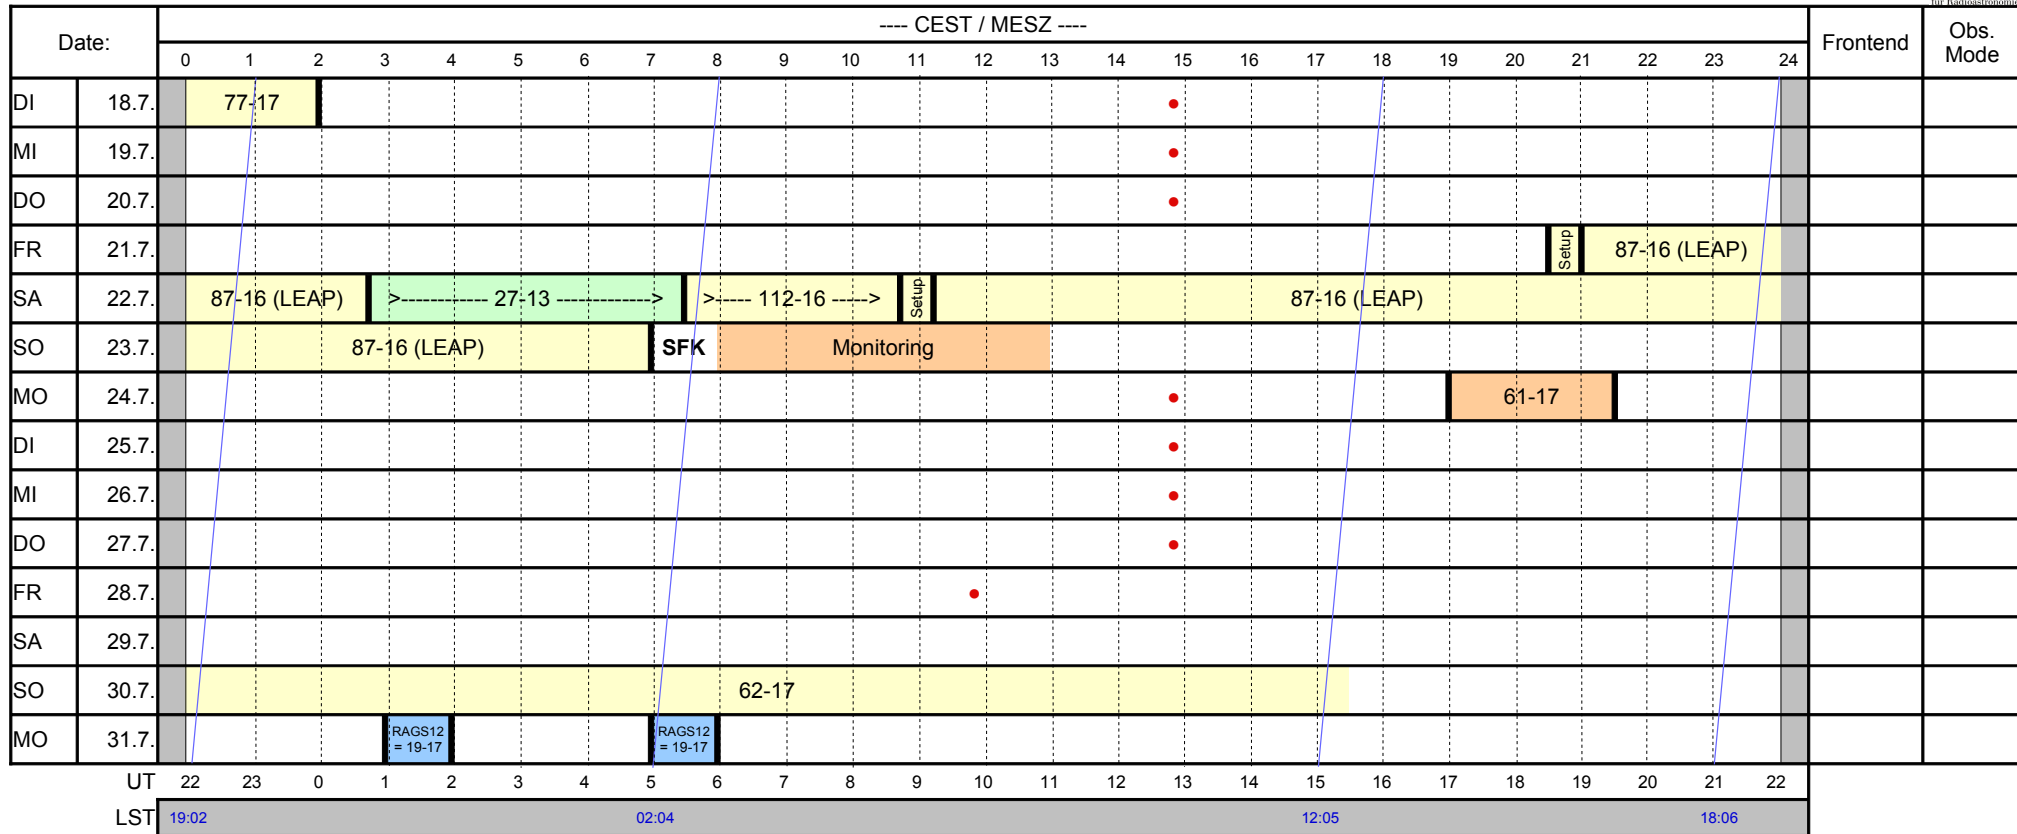

Version: 0
Date: 4. Jul. 2017

Beobachtungsplan A / Observing Schedule A

Effelsberg 100-m Radio Telescope
18. Jul. 2017 - 31. Jul. 2017

Max-Planck-Institut
für Radioastronomie

© on 24. Jul 0814+19

Projects:

VLBI-Projects:

For any publications based on observations with the Effelsberg 100-m telescope please use the following acknowledgement: **Based on observations with the 100-m telescope of the MPIfR (Max-Planck-Institut für Radioastronomie) at Effelsberg.*

Observing Modes: C = Continuum P = Pulsar S = Spektroskopie V = VLBI W = Maintenance / Wartung

Phone Controlroom /Telefon Steuerraum: 02257 301 155
• = latest time for the „weather decision“ (responsibility of the observer)