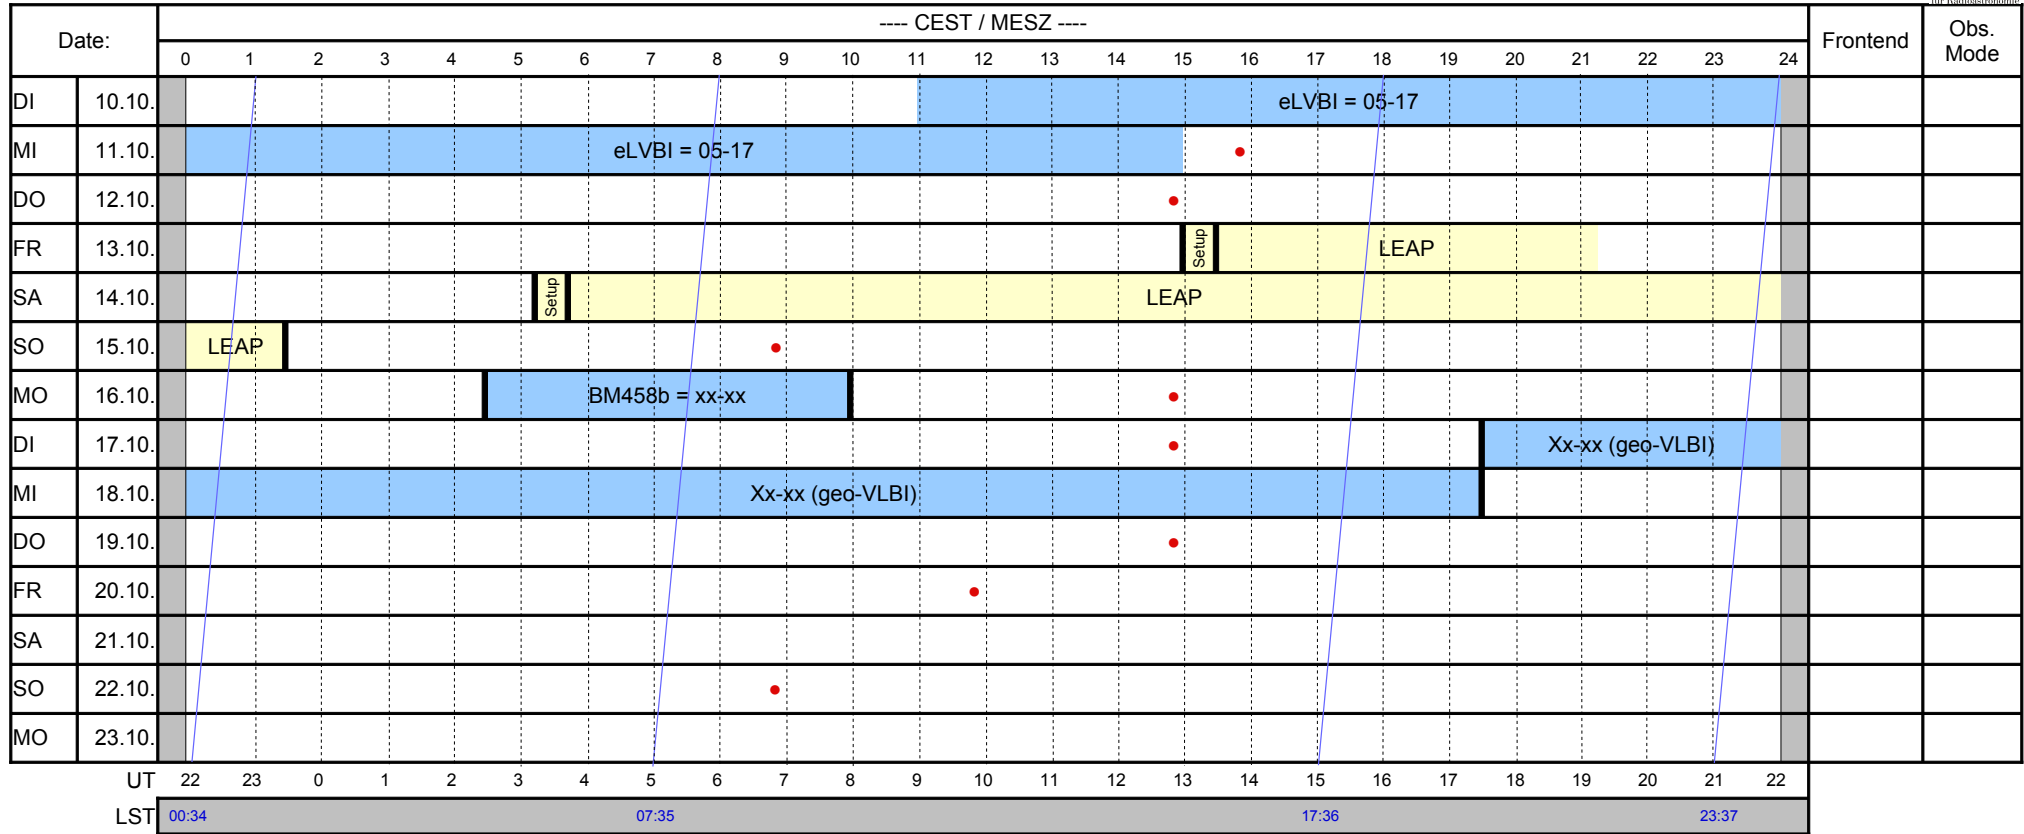

## Beobachtungsplan A / Observing Schedule A

Effelsberg 100-m Radio Telescope  
10. Okt. 2017 - 23. Okt. 2017

© on 16. Okt 1324-08

Projects:

VLBI-Projects:

For any publications based on observations with the Effelsberg 100-m telescope please use the following acknowledgement: *\*Based on observations with the 100-m telescope of the MPIfR (Max-Planck-Institut für Radioastronomie) at Effelsberg.*

Observing Modes:

C = Continuum  
S = Spektroskopie

P = Pulsar

V = VLBI

W = Maintenance / Wartung

Phone Controlroom / Telefon Steuerraum: 02257 301 155

• = latest time for the „weather decision“ (responsibility of the observer)