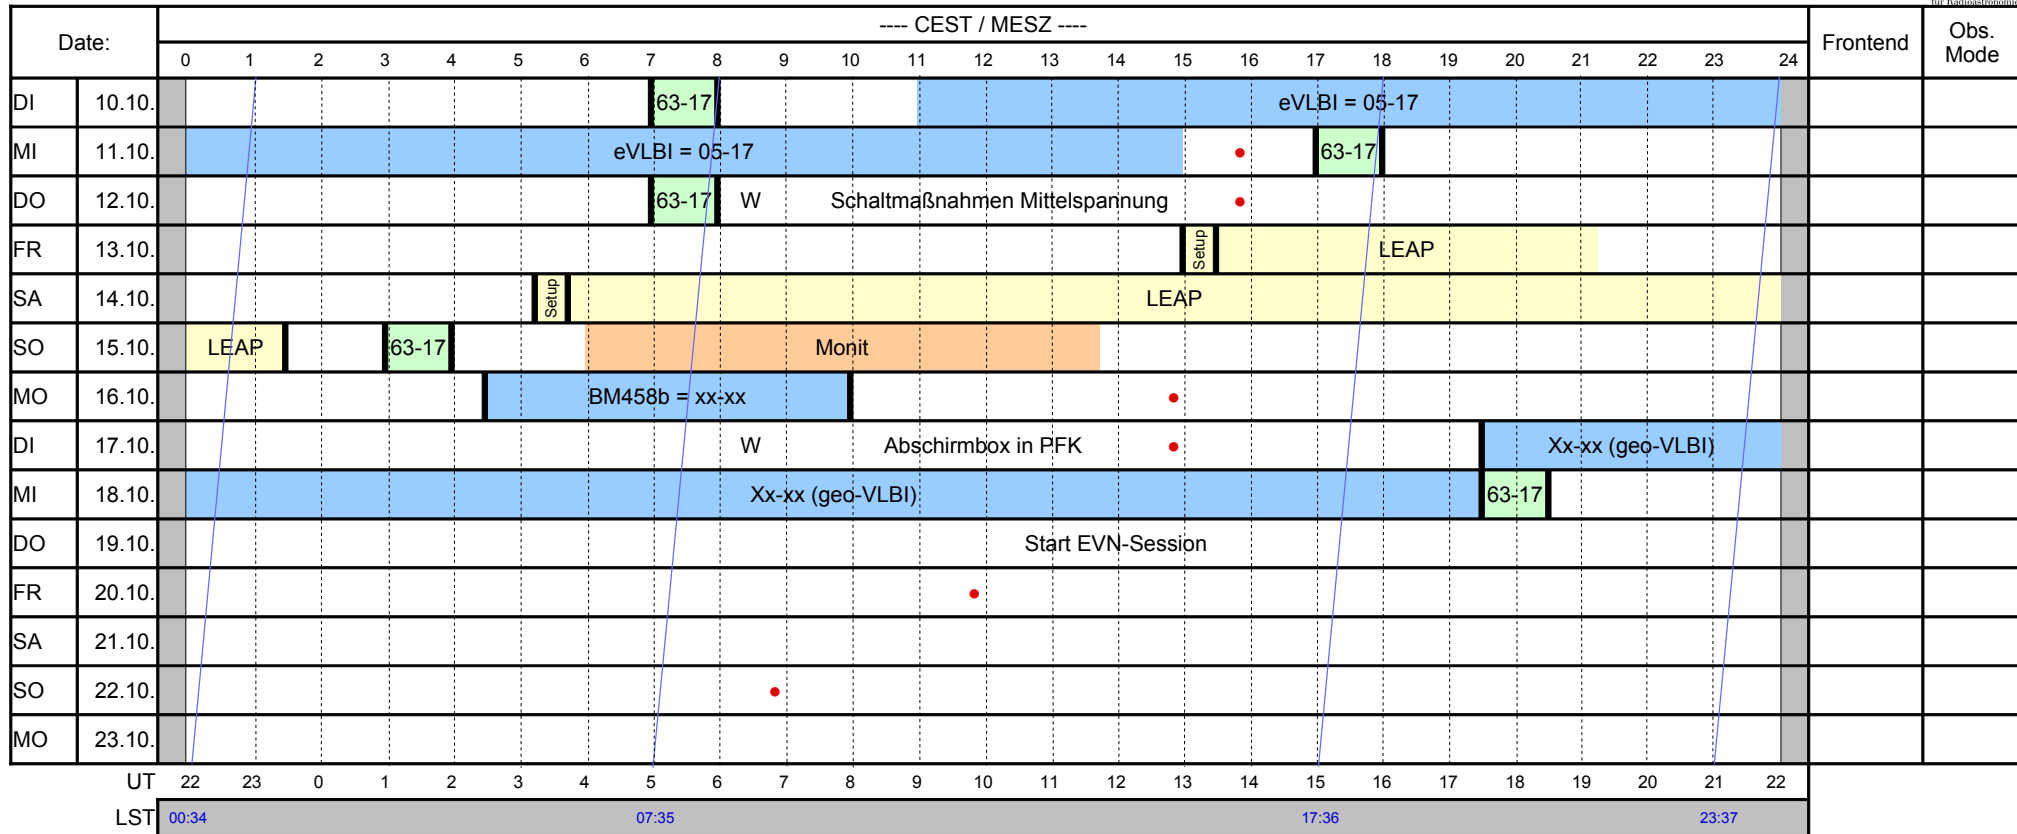

Version: 0
Date: 7. Sep. 2017

Beobachtungsplan A / Observing Schedule A

Effelsberg 100-m Radio Telescope

10. Okt. 2017 - 23. Okt. 2017

Max-Planck-Institut
für Radioastronomie

© on 16. Okt 1324-08

Projects:

VLBI-Projects:

For any publications based on observations with the Effelsberg 100-m telescope please use the following acknowledgement: **Based on observations with the 100-m telescope of the MPIfR (Max-Planck-Institut für Radioastronomie) at Effelsberg.*

Observing Modes: C = Continuum P = Pulsar S = Spektroskopie V = VLBI W = Maintenance / Wartung Phone Controlroom / Telefon Steuerraum: 02257 301 155
• = latest time for the „weather decision“ (responsibility of the observer)