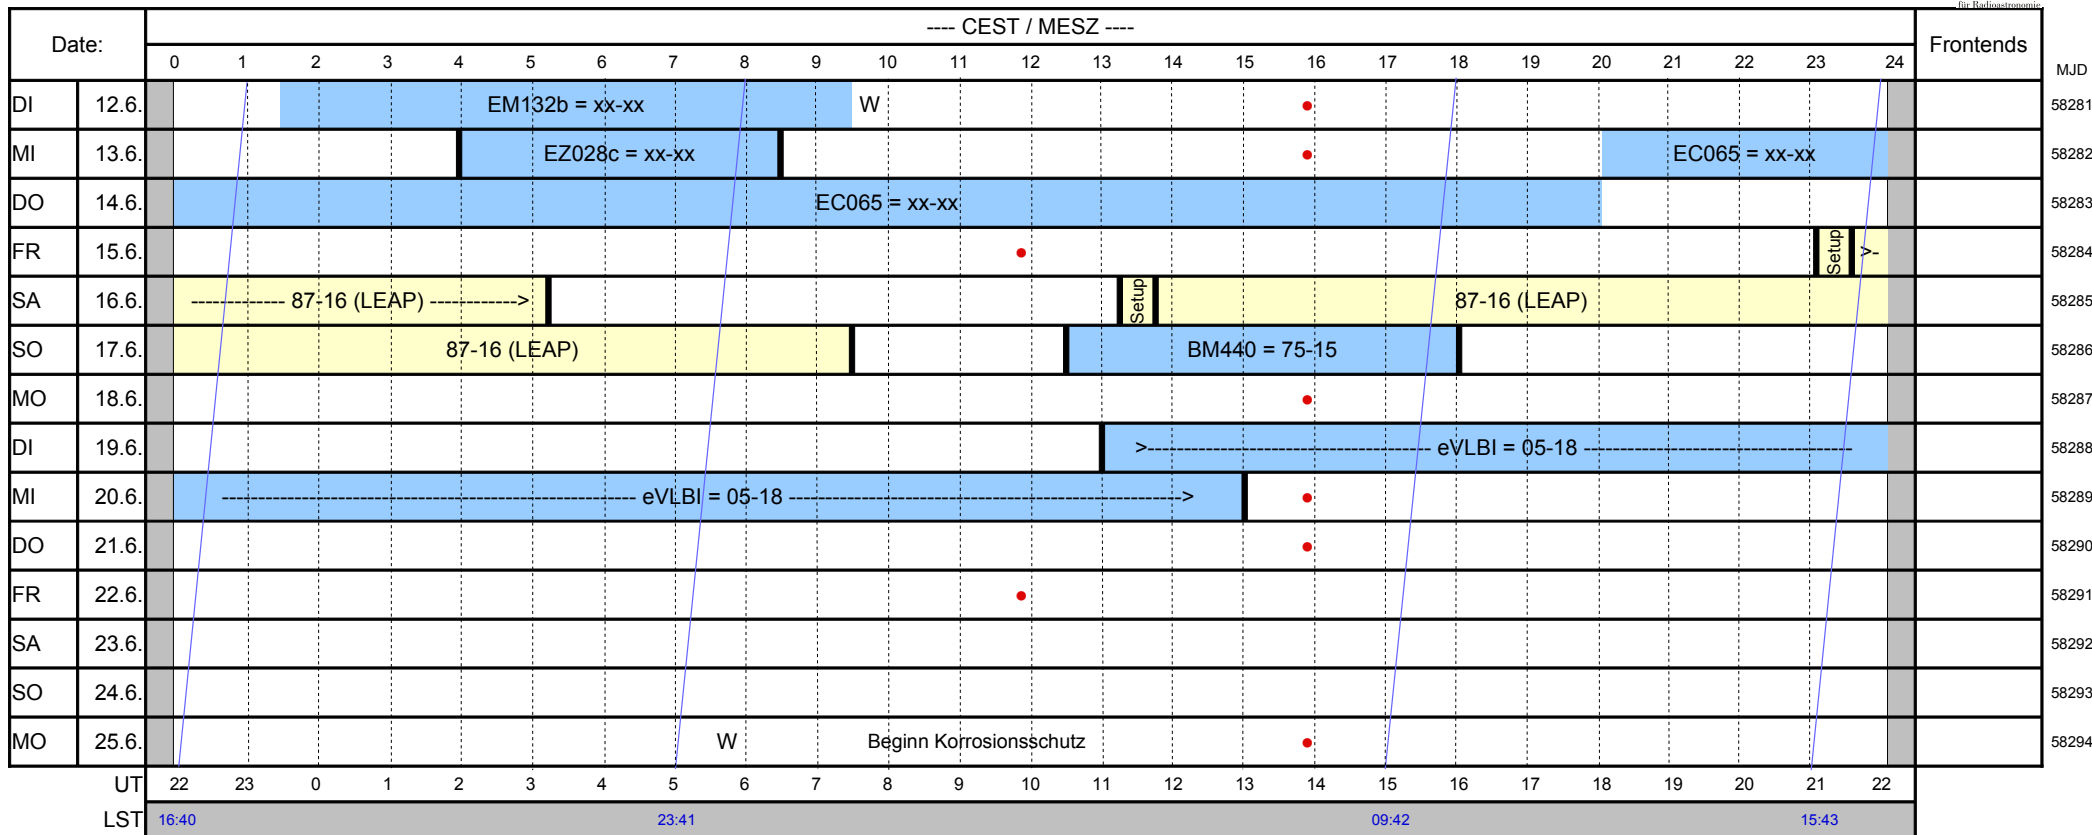

Beobachtungsplan A / Observing Schedule A

Effelsberg 100-m Radio Telescope
12. Jun. 2018 - 25. Jun. 2018

☉ on 18. Jun 0545+23

Projects/Observers/Receivers:

VLBI-Projects:

Observing Modes: Continuum (orange), Pulsar (yellow), Spektroskopie (green), VLBI (blue) W = Maintenance / Wartung

For any publications based on observations with the Effelsberg 100-m telescope please use the following acknowledgement:
Based on observations with the 100-m telescope of the MPIfR (Max-Planck-Institut für Radioastronomie) at Effelsberg.

Phone Controlroom / Telefon Steuerraum: 02257 301 155

- = latest time for the „weather decision“ (responsibility of the observer)
- * = project whose observer is responsible for the „weather decision“