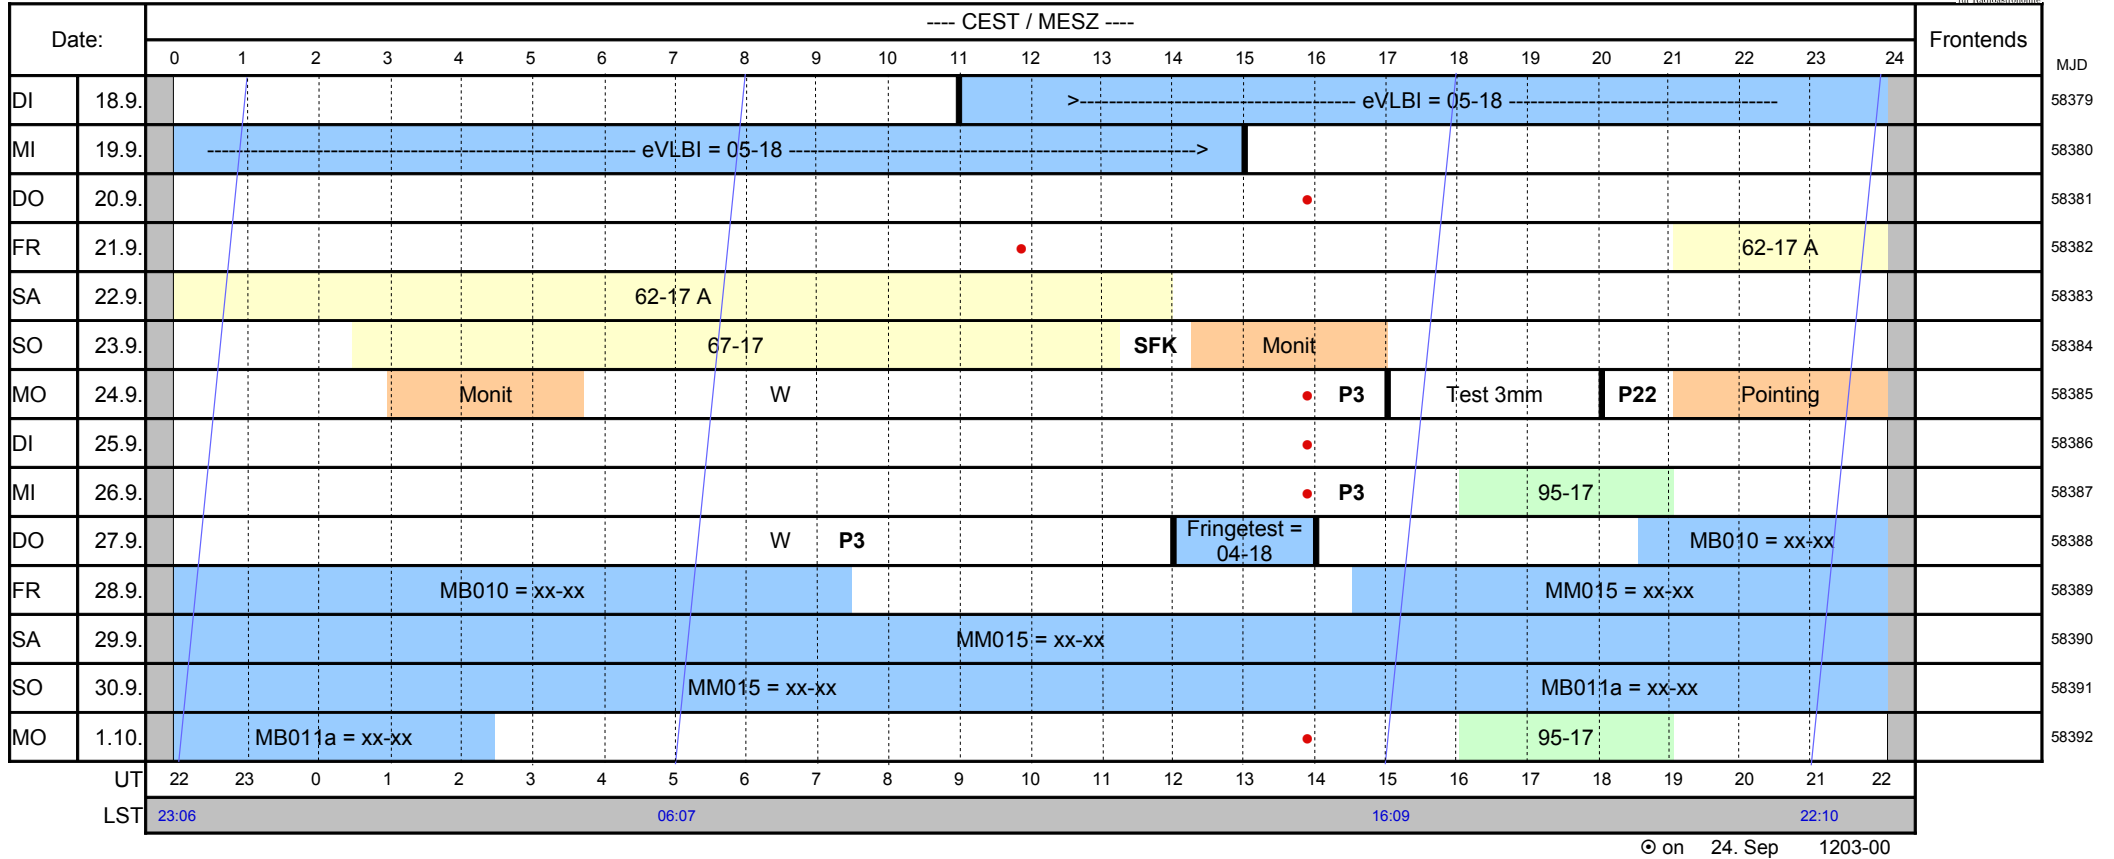

Version: 0
Date: 18. Jul. 2018

Beobachtungsplan A / Observing Schedule A

Effelsberg 100-m Radio Telescope

18. Sep. 2018 - 1. Okt. 2018

© on 24. Sep 1203-00

Projects/Observers/Receivers:

VLBI-Projects:

- | | |
|-----------------|-----------------|
| eVLBI = 05-18: | JIVE |
| MB010 = xx-xx: | Boccardi et al. |
| MM015 = xx-xx: | Marscher et al. |
| MB011a = xx-xx: | Bach et al. |

Observing Modes: Continuum Pulsar Spektroskopie VLBI W = Maintenance / Wartung

Phone Controlroom / Telefon Steuerraum: 02257 301 155

- = latest time for the „weather decision“ (responsibility of the observer)
- * = project whose observer is responsible for the „weather decision“

For any publications based on observations with the Effelsberg 100-m telescope please use the following acknowledgement:
Based on observations with the 100-m telescope of the MPIfR (Max-Planck-Institut für Radioastronomie) at Effelsberg.