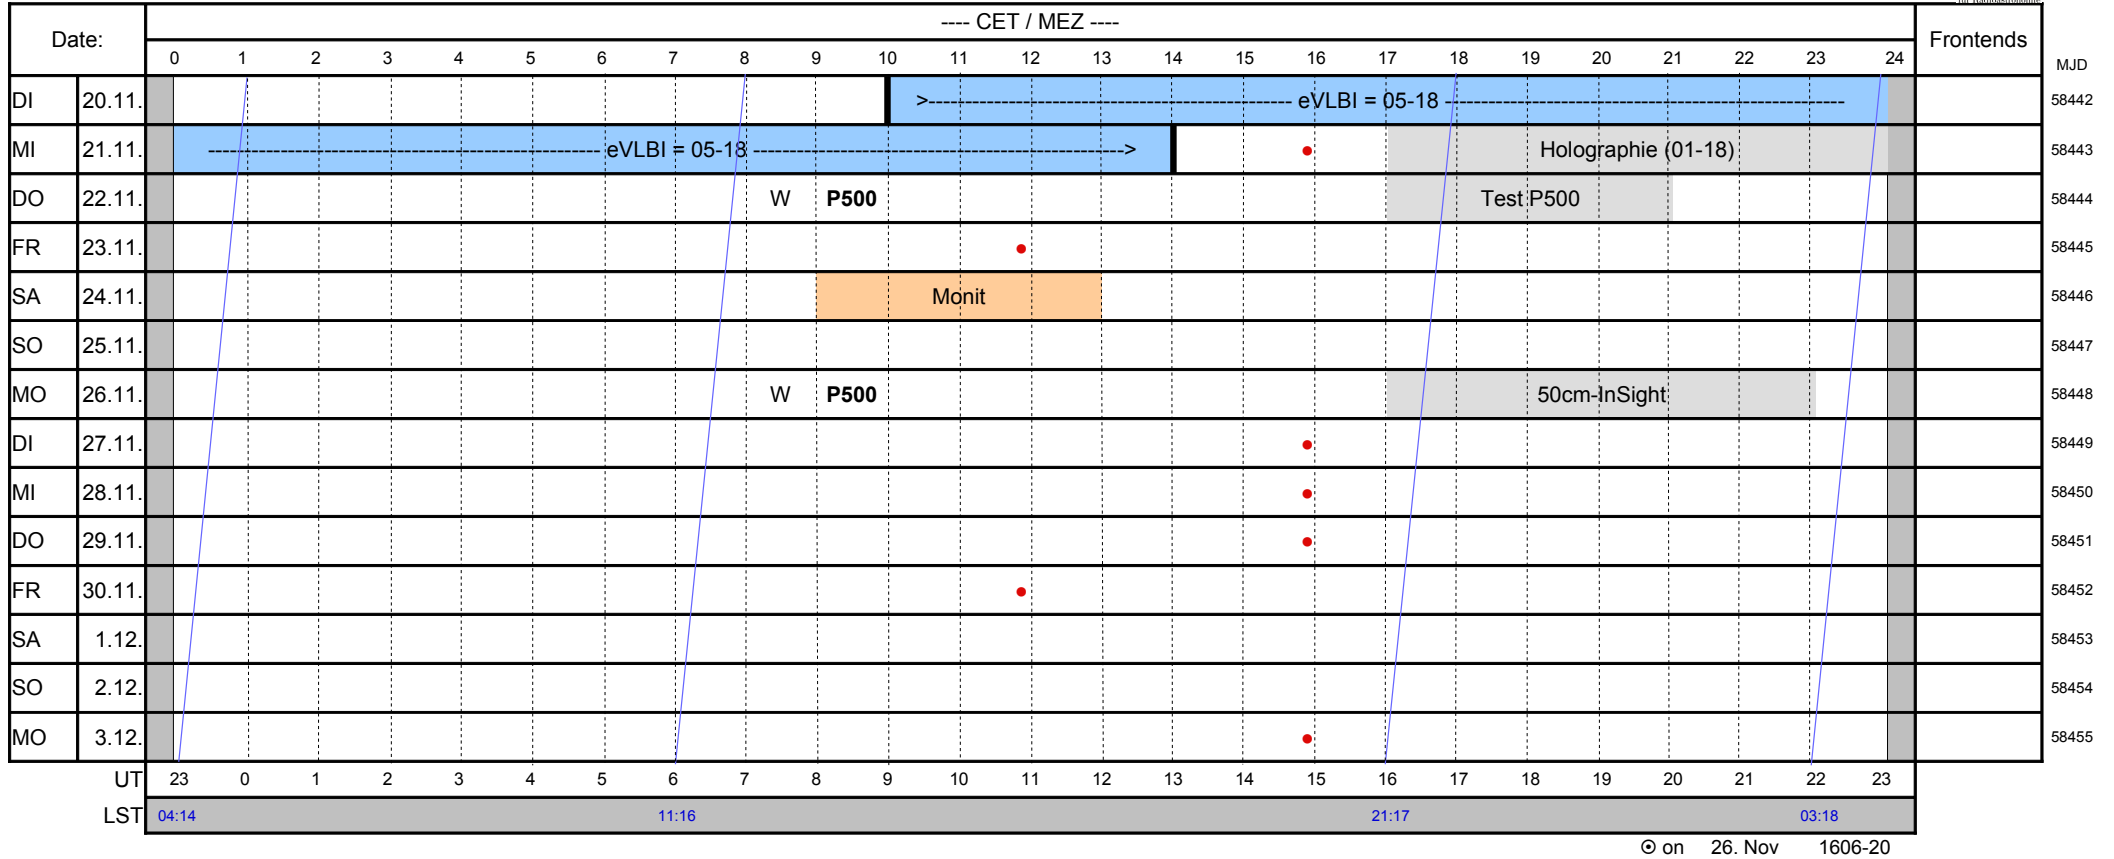

Version: 0
Date: 11. Sep. 2018

Beobachtungsplan A / Observing Schedule A

Effelsberg 100-m Radio Telescope
20. Nov. 2018 - 3. Dez. 2018

© on 26. Nov 1606-20

Projects/Observers/Receivers:

VLBI-Projects:

05-18: eVLBI (JIVE)

Observing Modes: Continuum Pulsar Spektroskopie VLBI W = Maintenance / Wartung

For any publications based on observations with the Effelsberg 100-m telescope please use the following acknowledgement:
Based on observations with the 100-m telescope of the MPIfR (Max-Planck-Institut für Radioastronomie) at Effelsberg.

Phone Controlroom / Telefon Steuerraum: 02257 301 155

- = latest time for the „weather decision“ (responsibility of the observer)
- * = project whose observer is responsible for the „weather decision“