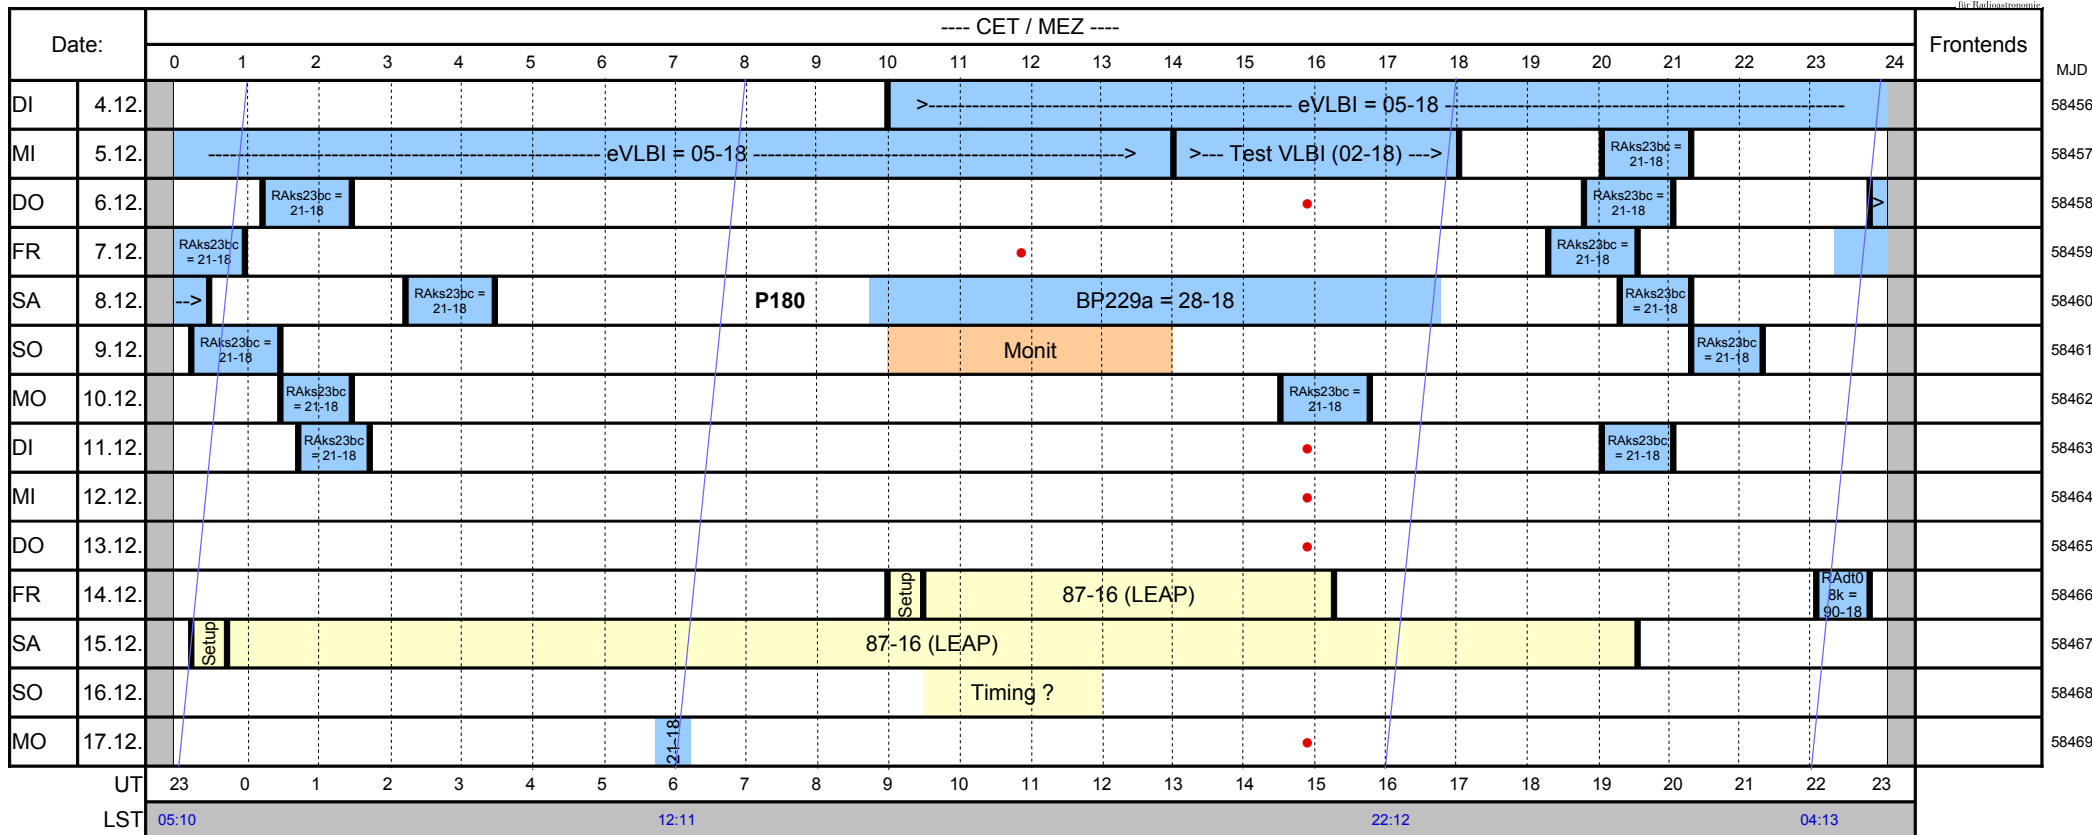

Beobachtungsplan A / Observing Schedule A

Effelsberg 100-m Radio Telescope
4. Dez. 2018 - 17. Dez. 2018

☉ on 10. Dez 1707-22

Projects/Observers/Receivers:

VLBI-Projects:

05-18: eVLBI (JIVE)

Observing Modes: Continuum (orange), Pulsar (yellow), Spektroskopie (green), VLBI (blue) W = Maintenance / Wartung

For any publications based on observations with the Effelsberg 100-m telescope please use the following acknowledgement:
Based on observations with the 100-m telescope of the MPIfR (Max-Planck-Institut für Radioastronomie) at Effelsberg.

Phone Controlroom / Telefon Steuerraum: 02257 301 155

- = latest time for the „weather decision“ (responsibility of the observer)
- * = project whose observer is responsible for the „weather decision“