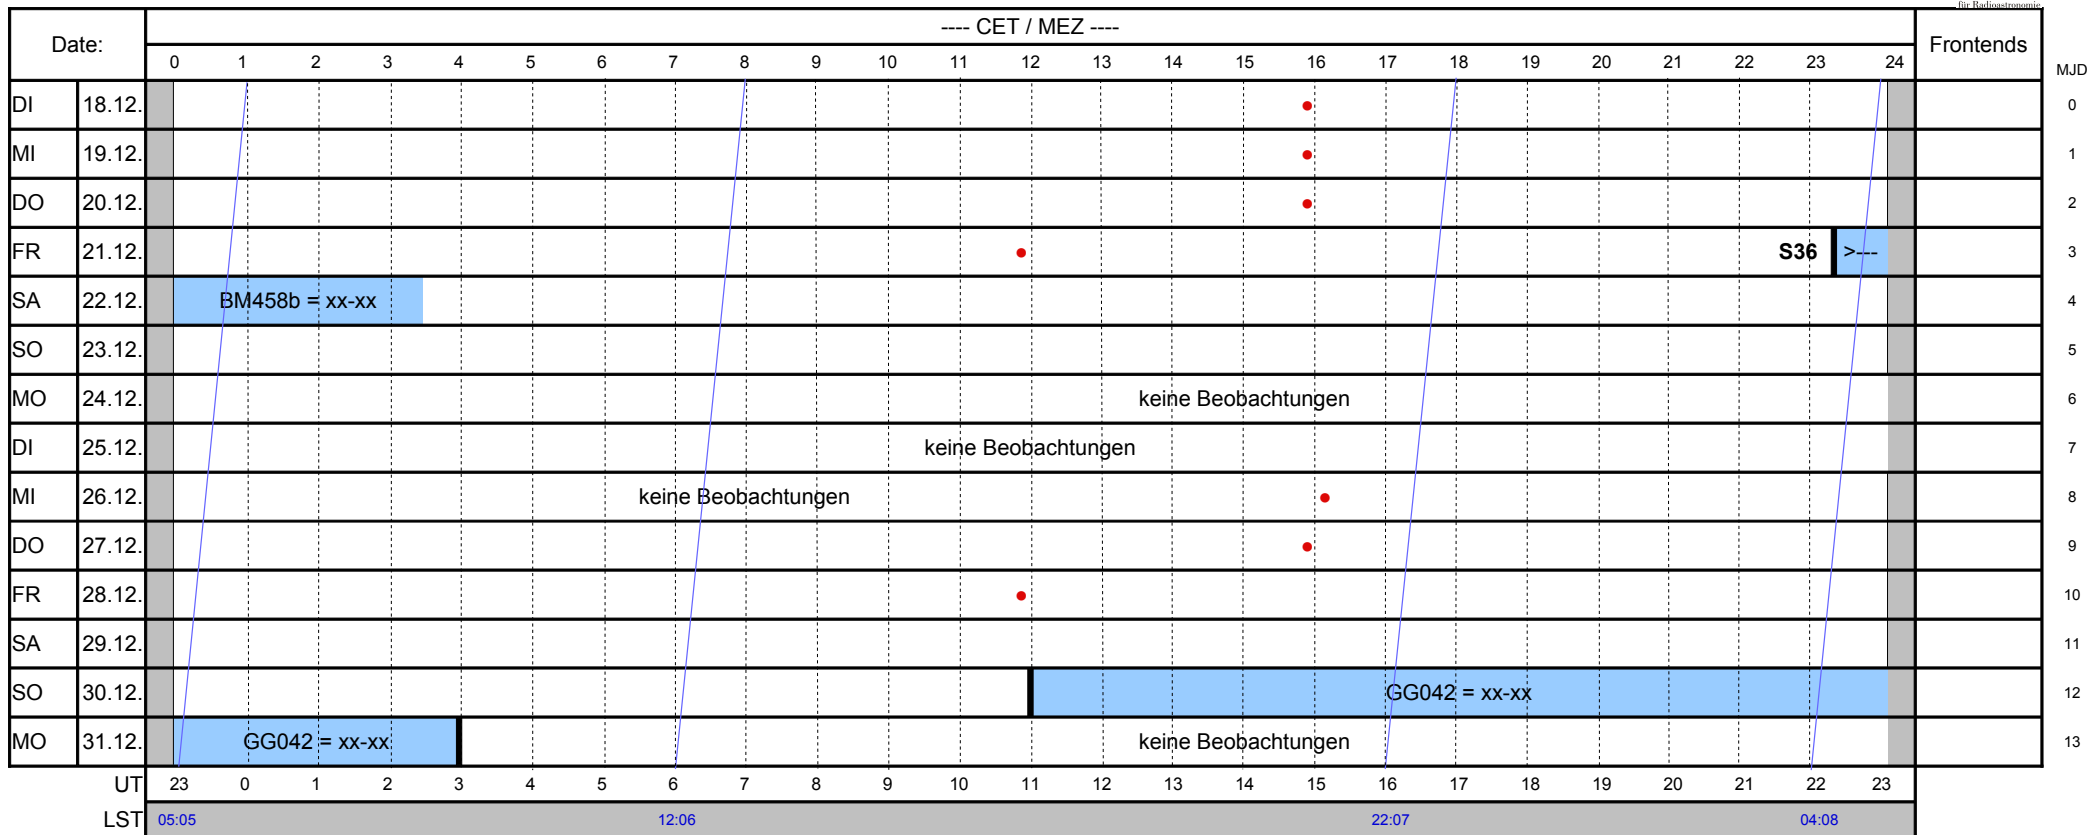

Beobachtungsplan A / Observing Schedule A

Effelsberg 100-m Radio Telescope

18. Dez. 2018 - 31. Dez. 2018

☉ on 24. Dez 1809-23

Projects/Observers/Receivers:

VLBI-Projects:

BM458 = xx-xx: Melis et al.

Observing Modes: Continuum Pulsar Spektroskopie VLBI W = Maintenance / Wartung

For any publications based on observations with the Effelsberg 100-m telescope please use the following acknowledgement:
Based on observations with the 100-m telescope of the MPIfR (Max-Planck-Institut für Radioastronomie) at Effelsberg.

Phone Controlroom / Telefon Steuerraum: 02257 301 155

- = latest time for the „weather decision“ (responsibility of the observer)
- * = project whose observer is responsible for the „weather decision“