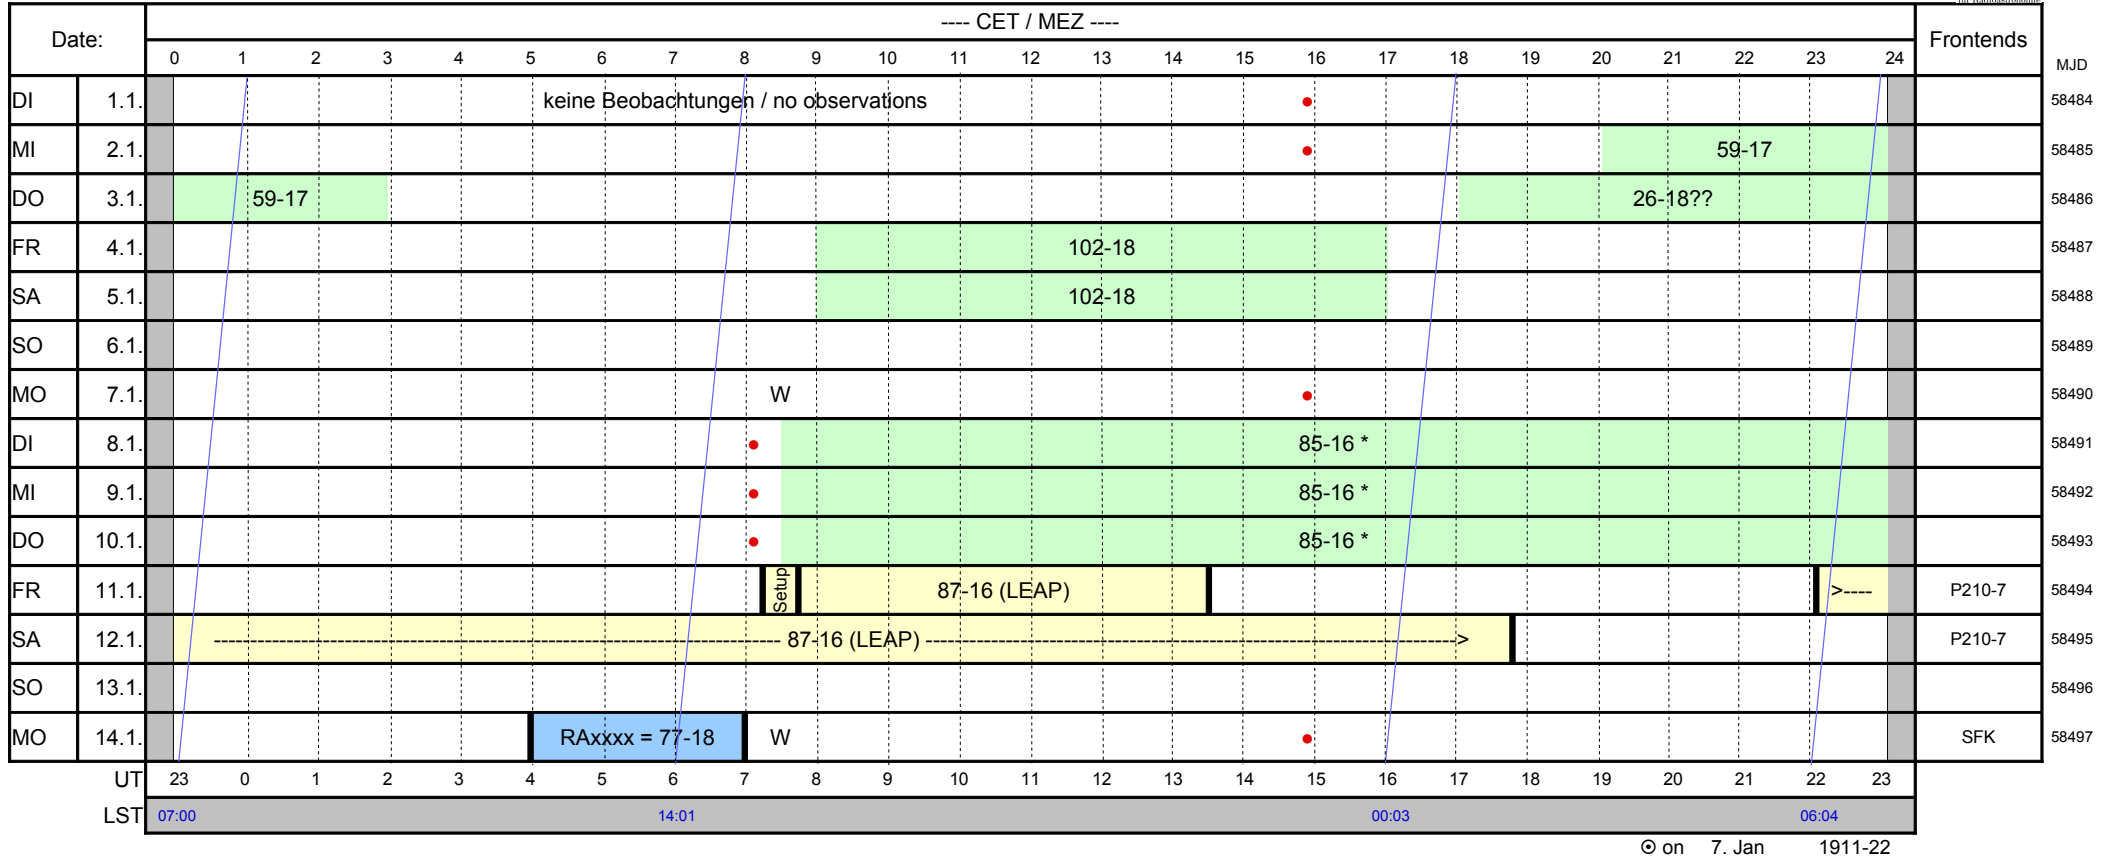

Beobachtungsplan A / Observing Schedule A

Effelsberg 100-m Radio Telescope
1. Jan. 2019 - 14. Jan. 2019

© on 7. Jan 1911-22

Projects/Observers/Receivers:

VLBI-Projects:

Observing Modes: Continuum Pulsar Spektroskopie VLBI W = Maintenance / Wartung

For any publications based on observations with the Effelsberg 100-m telescope please use the following acknowledgement:
Based on observations with the 100-m telescope of the MPIfR (Max-Planck-Institut für Radioastronomie) at Effelsberg.

Phone Controlroom / Telefon Steuerraum: 02257 301 155

- = latest time for the „weather decision“ (responsibility of the observer)
- * = project whose observer is responsible for the „weather decision“