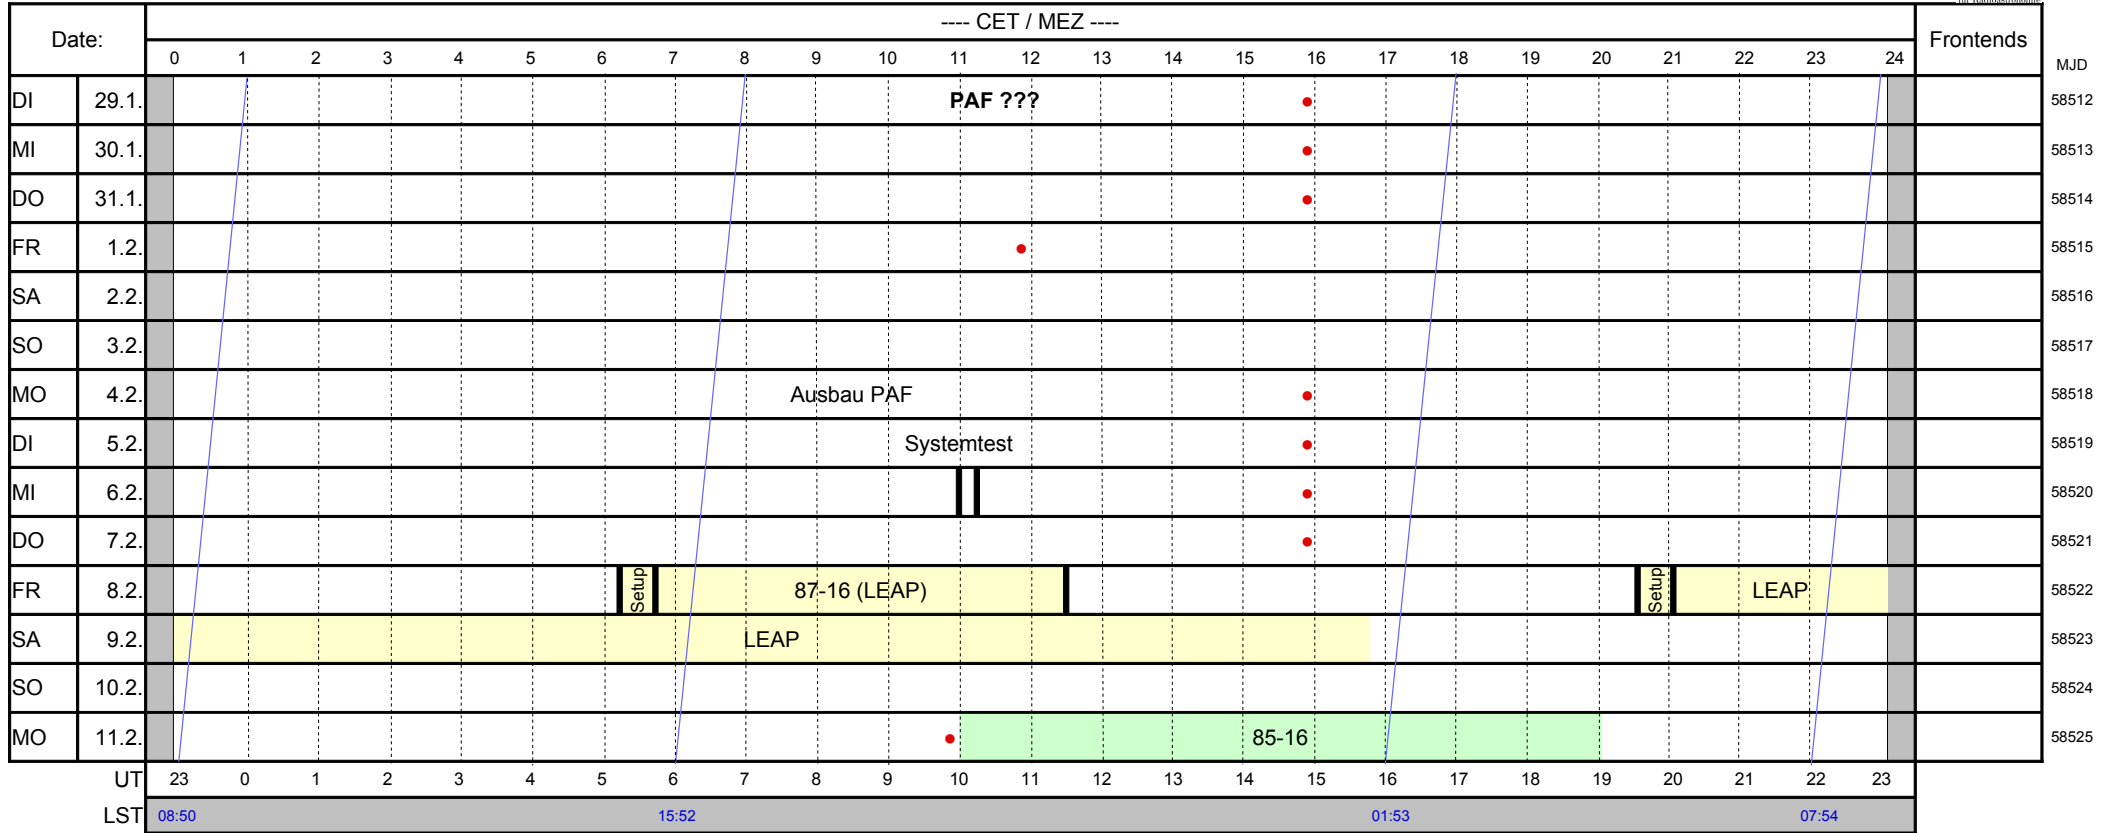

# Beobachtungsplan A / Observing Schedule A

## Effelsberg 100-m Radio Telescope

29. Jan. 2019 - 11. Feb. 2019

© on 4. Feb 2109-16

**Projects/Observers/Receivers:**

**VLBI-Projects:**

Observing Modes: Continuum Pulsar Spektroskopie VLBI W = Maintenance / Wartung

Phone Controlroom / Telefon Steuerraum: 02257 301 155

- = latest time for the „weather decision“ (responsibility of the observer)
- \* = project whose observer is responsible for the „weather decision“