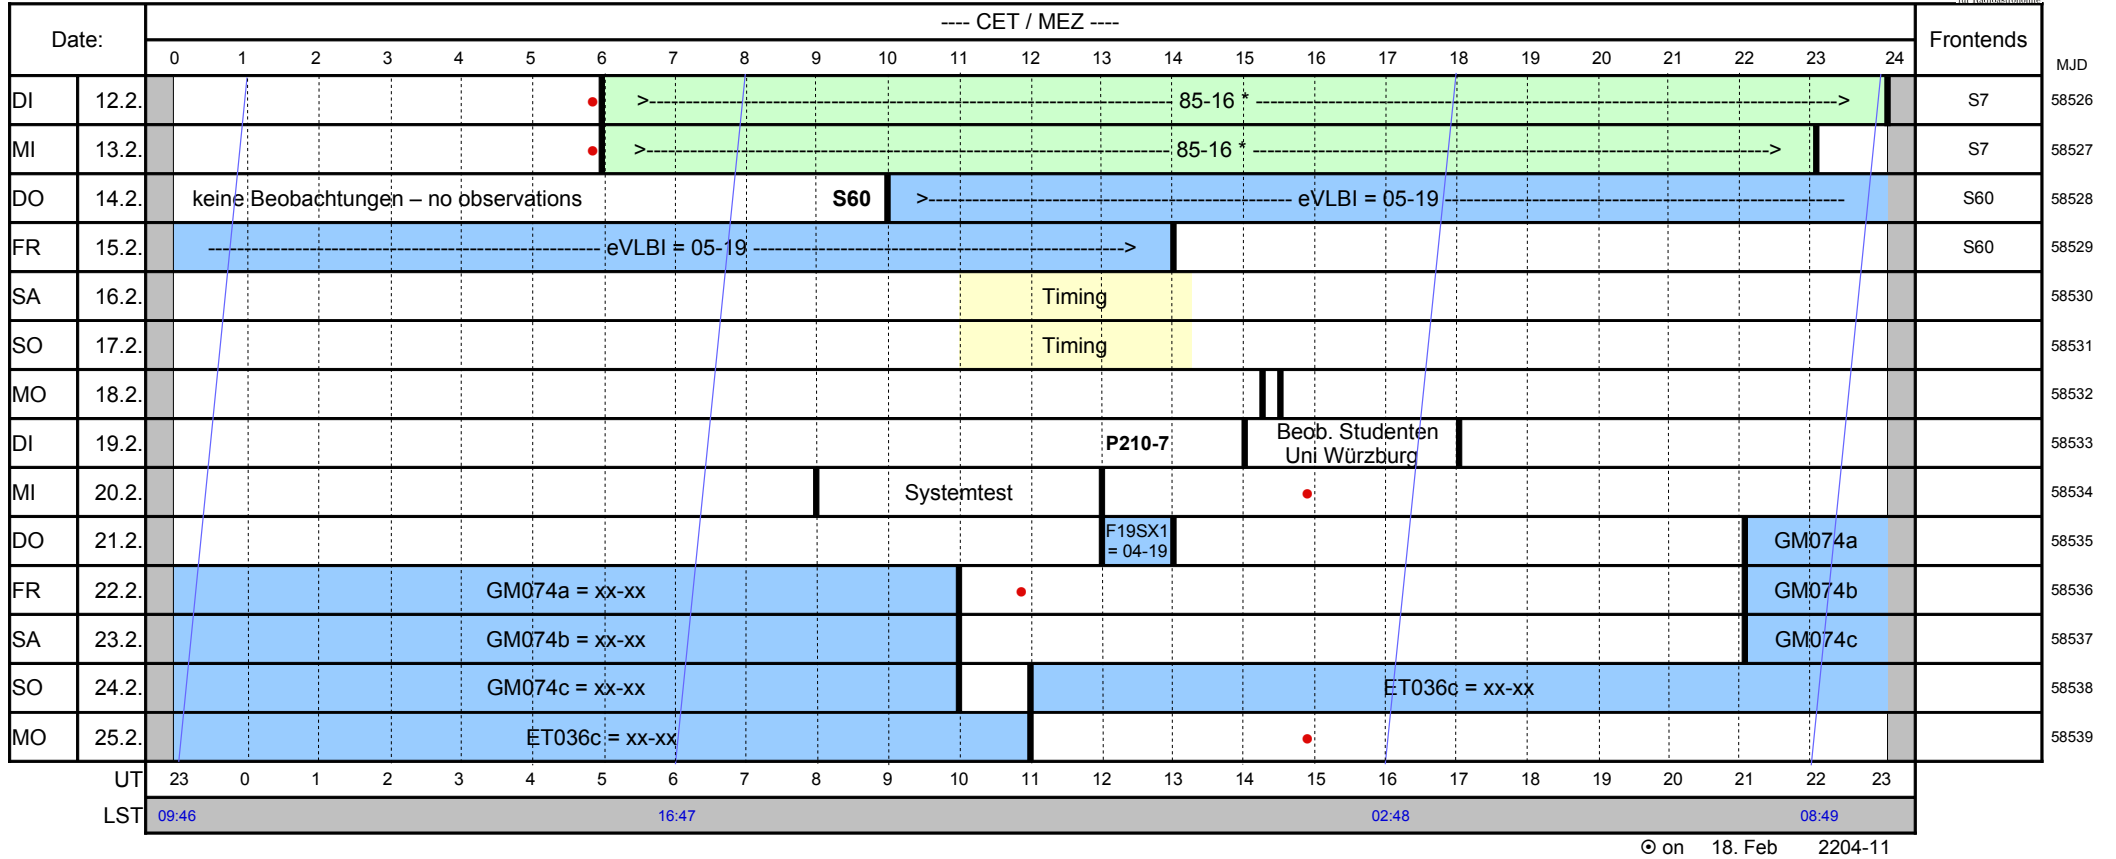

Version: 0
Date: 1. Feb. 2019

Beobachtungsplan A / Observing Schedule A

Effelsberg 100-m Radio Telescope

12. Feb. 2019 - 25. Feb. 2019

Projects/Observers/Receivers:

VLBI-Projects:

eVLBI = 05-19: JIVE

Observing Modes: Continuum Pulsar Spektroskopie VLBI W = Maintenance / Wartung

For any publications based on observations with the Effelsberg 100-m telescope please use the following acknowledgement:
Based on observations with the 100-m telescope of the MPIfR (Max-Planck-Institut für Radioastronomie) at Effelsberg.

Phone Controlroom / Telefon Steuerraum: 02257 301 155

- = latest time for the „weather decision“ (responsibility of the observer)
- * = project whose observer is responsible for the „weather decision“