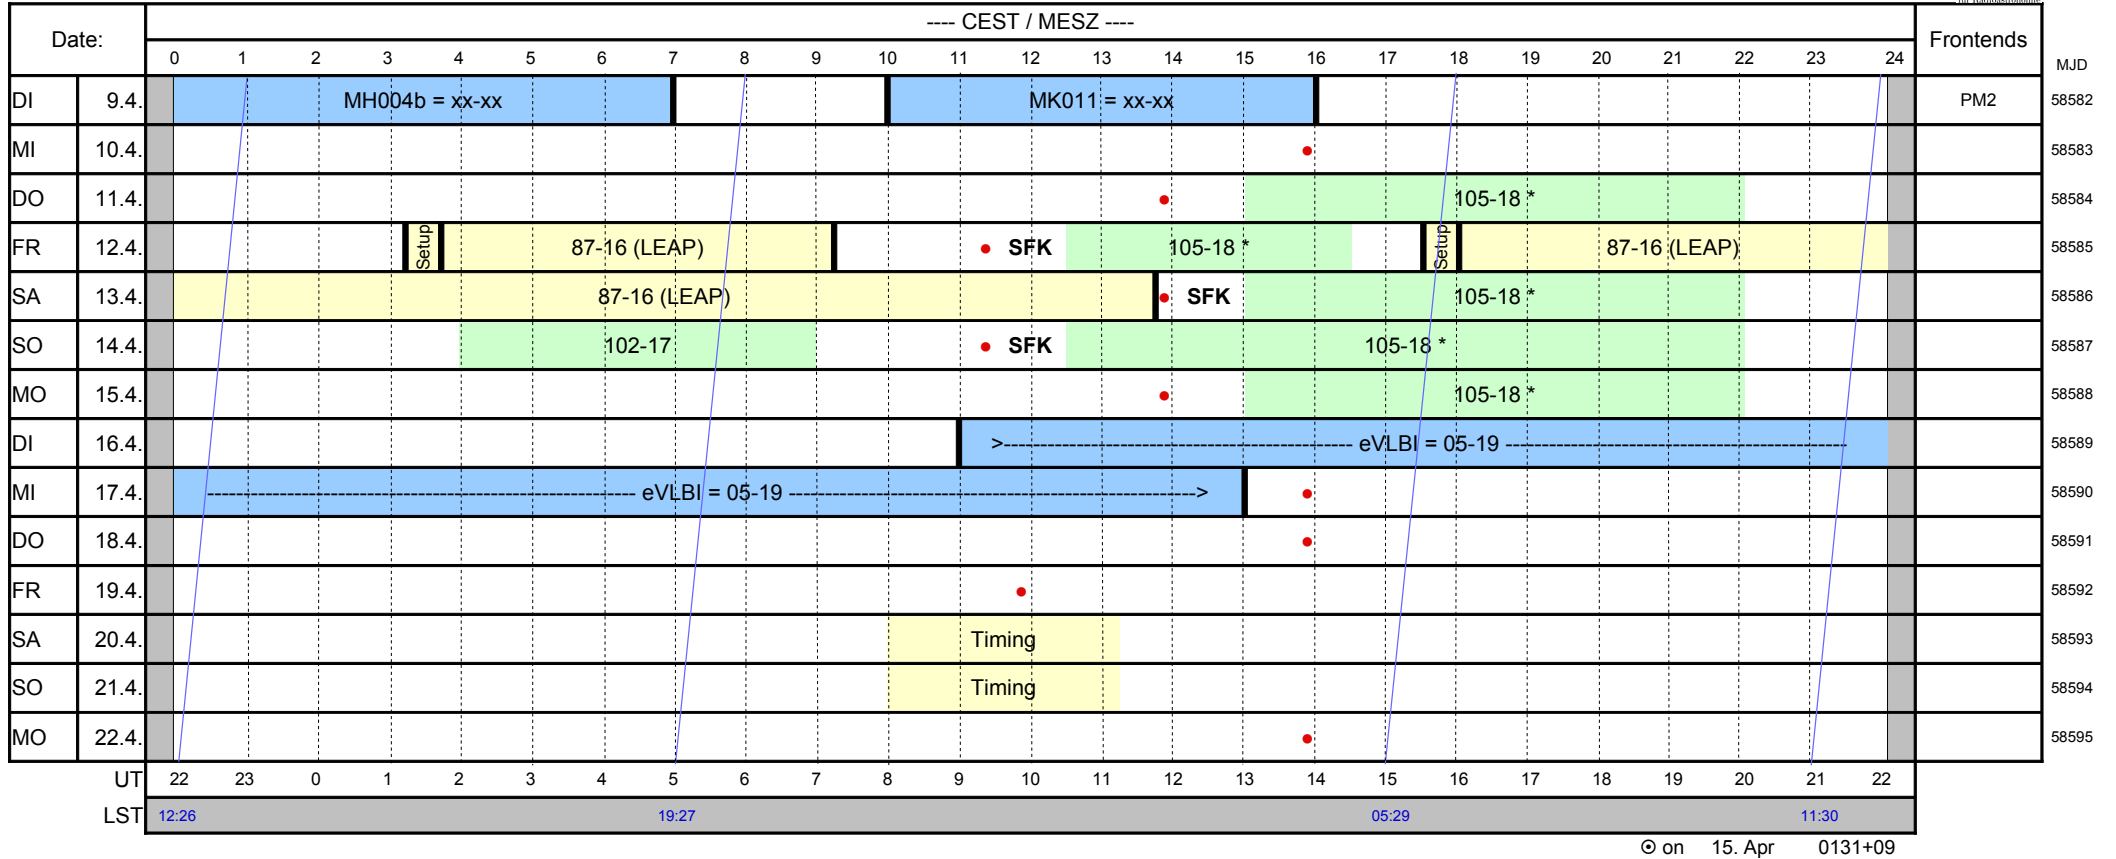

# Beobachtungsplan A / Observing Schedule A

Effelsberg 100-m Radio Telescope  
9. Apr. 2019 - 22. Apr. 2019

Projects/Observers/Receivers:

VLBI-Projects:

Observing Modes: Continuum Pulsar Spektroskopie VLBI W = Maintenance / Wartung

For any publications based on observations with the Effelsberg 100-m telescope please use the following acknowledgement:  
Based on observations with the 100-m telescope of the MPIfR (Max-Planck-Institut für Radioastronomie) at Effelsberg.

Phone Controlroom / Telefon Steuerraum: 02257 301 155

- = latest time for the „weather decision“ (responsibility of the observer)
- \* = project whose observer is responsible for the „weather decision“