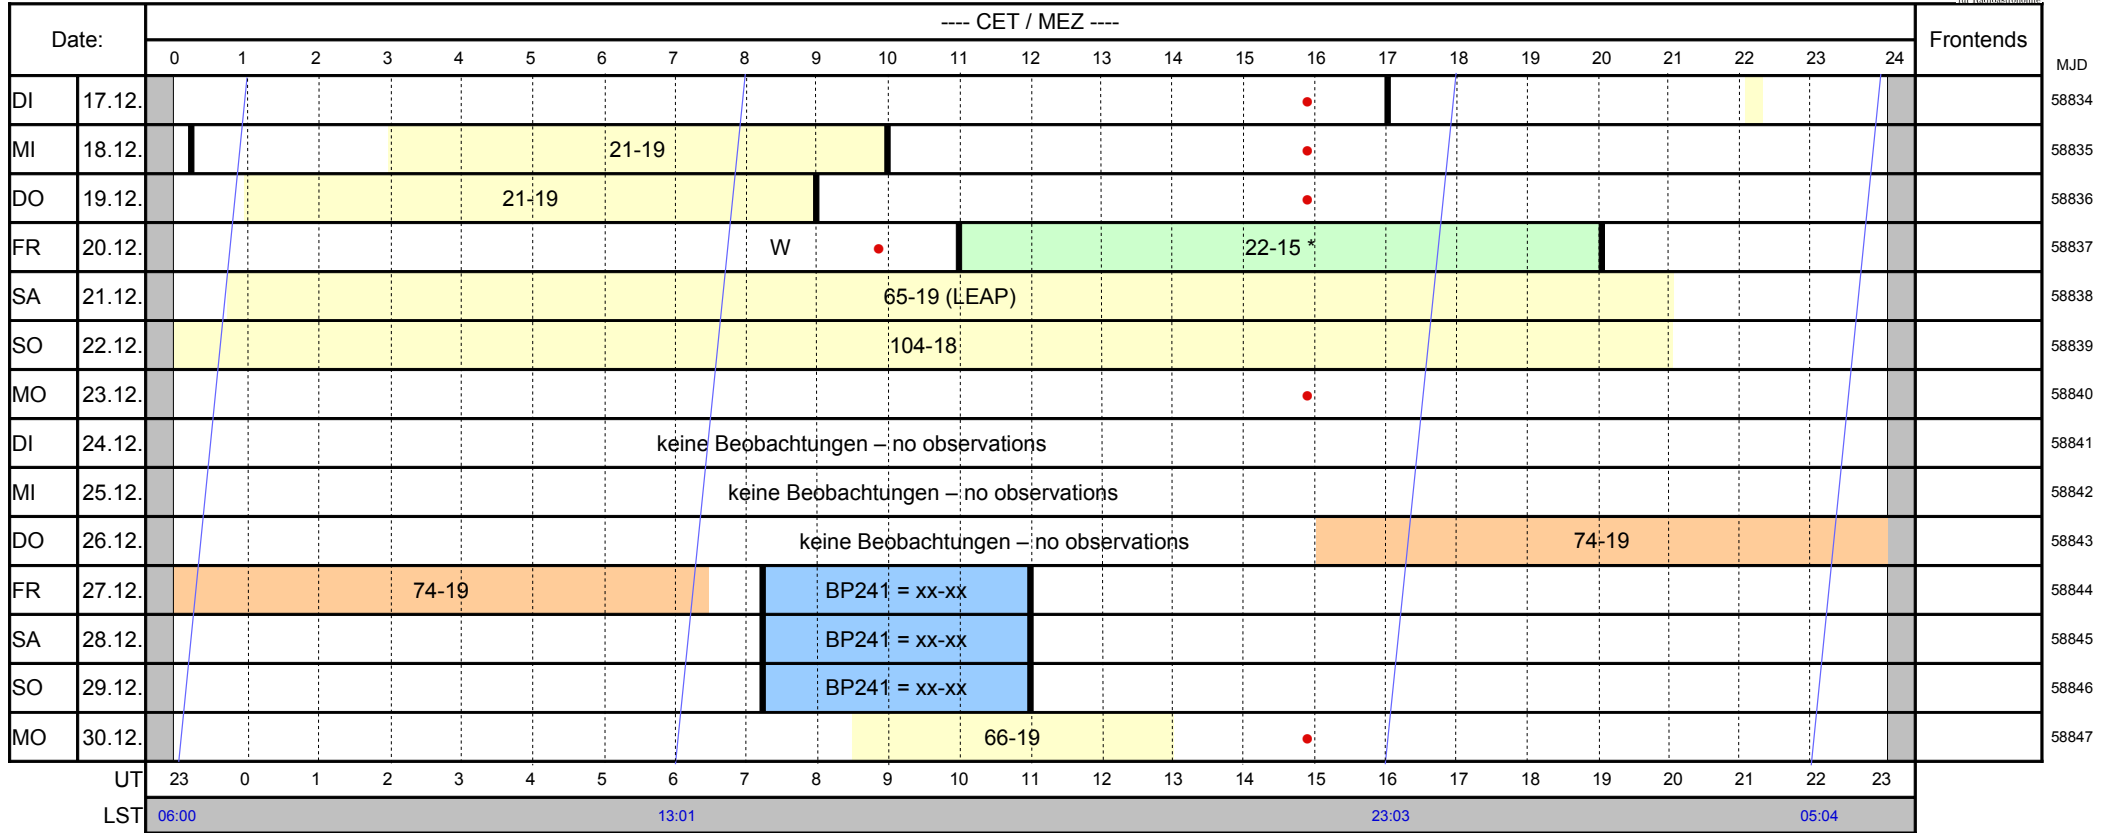

Version: 0
Date: 25. Nov. 2019

Beobachtungsplan A / Observing Schedule A

Effelsberg 100-m Radio Telescope

17. Dez. 2019 - 30. Dez. 2019

© on 23. Dez 1803-23

Projects/Observers/Receivers:

VLBI-Projects:

Observing Modes: Continuum Pulsar Spektroskopie VLBI W = Maintenance / Wartung

For any publications based on observations with the Effelsberg 100-m telescope please use the following acknowledgement:
Based on observations with the 100-m telescope of the MPIfR (Max-Planck-Institut für Radioastronomie) at Effelsberg.

Phone Controlroom / Telefon Steuerraum: 02257 301 155

- = latest time for the „weather decision“ (responsibility of the observer)
- * = project whose observer is responsible for the „weather decision“