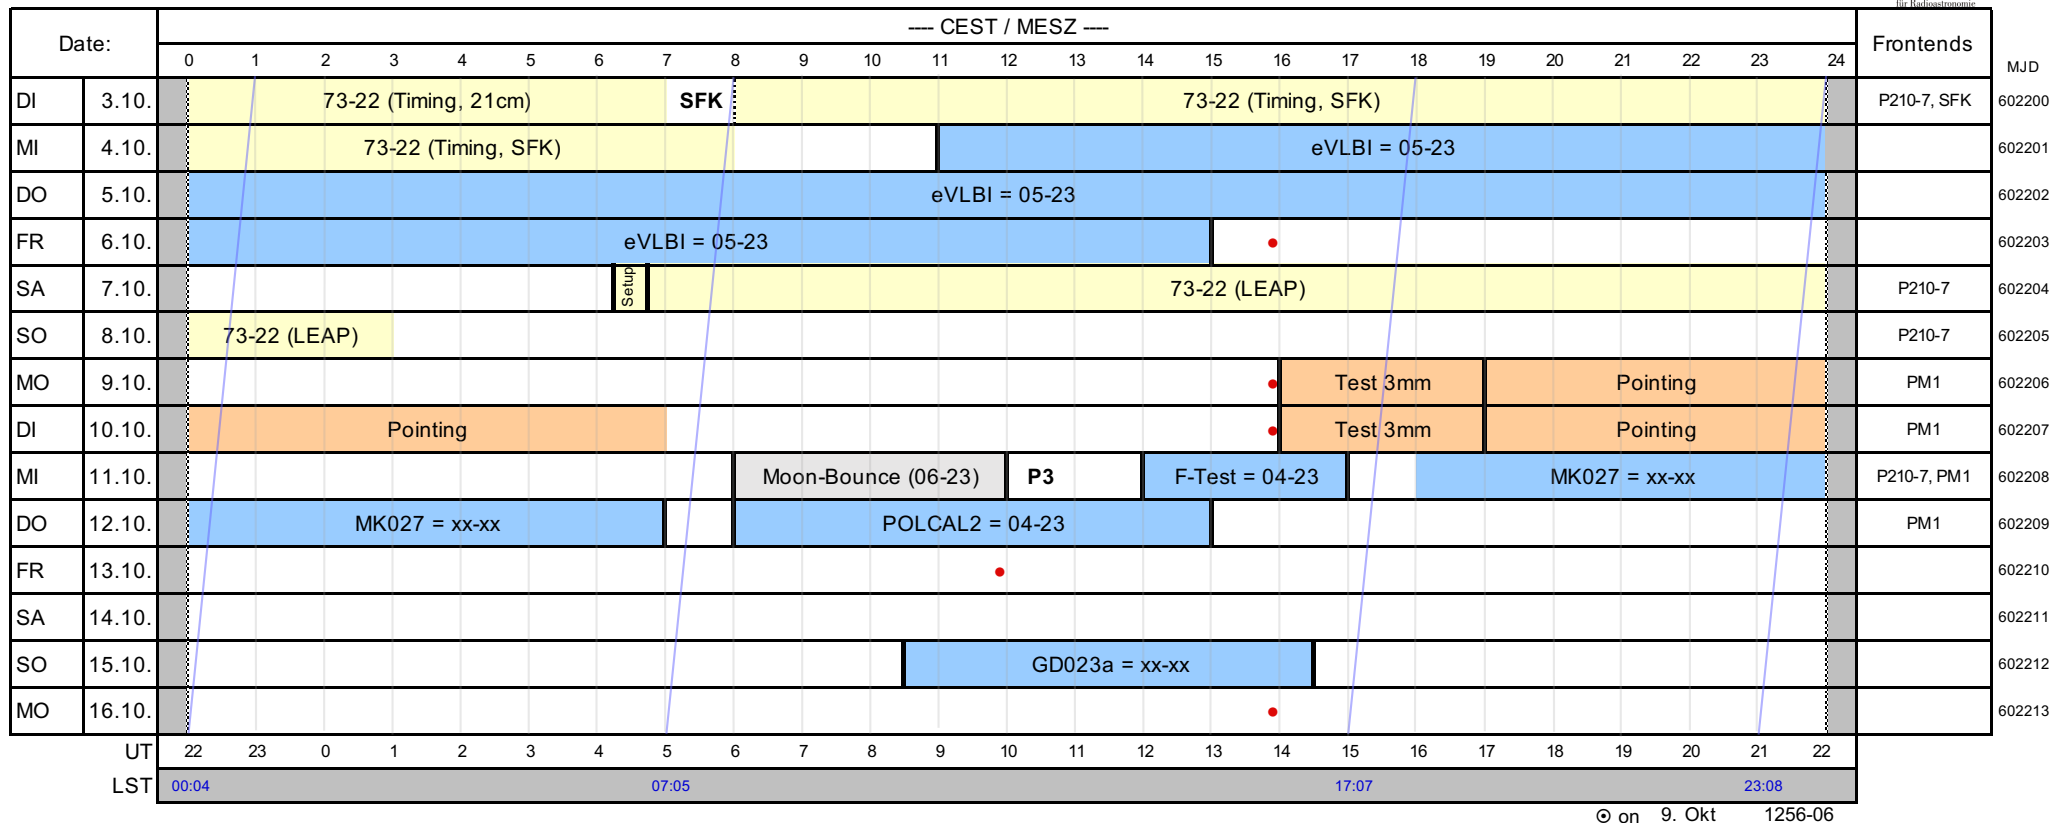

Beobachtungsplan A / Observing Schedule A

Effelsberg 100-m Radio Telescope
3. Okt. 2023 - 16. Okt. 2023

Projects/Observers/Receivers:

VLBI-Projects:

Observing Modes: Continuum Pulsar Spektroskopie VLBI W = Maintenance / Wartung

For any publications based on observations with the Effelsberg 100-m telescope please use the following acknowledgement:
Based on observations with the 100-m telescope of the MPIfR (Max-Planck-Institut für Radioastronomie) at Effelsberg.

Phone Controlroom / Telefon Steuerraum: 02257 301 155
 • = latest time for the „weather decision“ (if not given: 30 mins before start)
 * = project whose observer is responsible for the „weather decision“