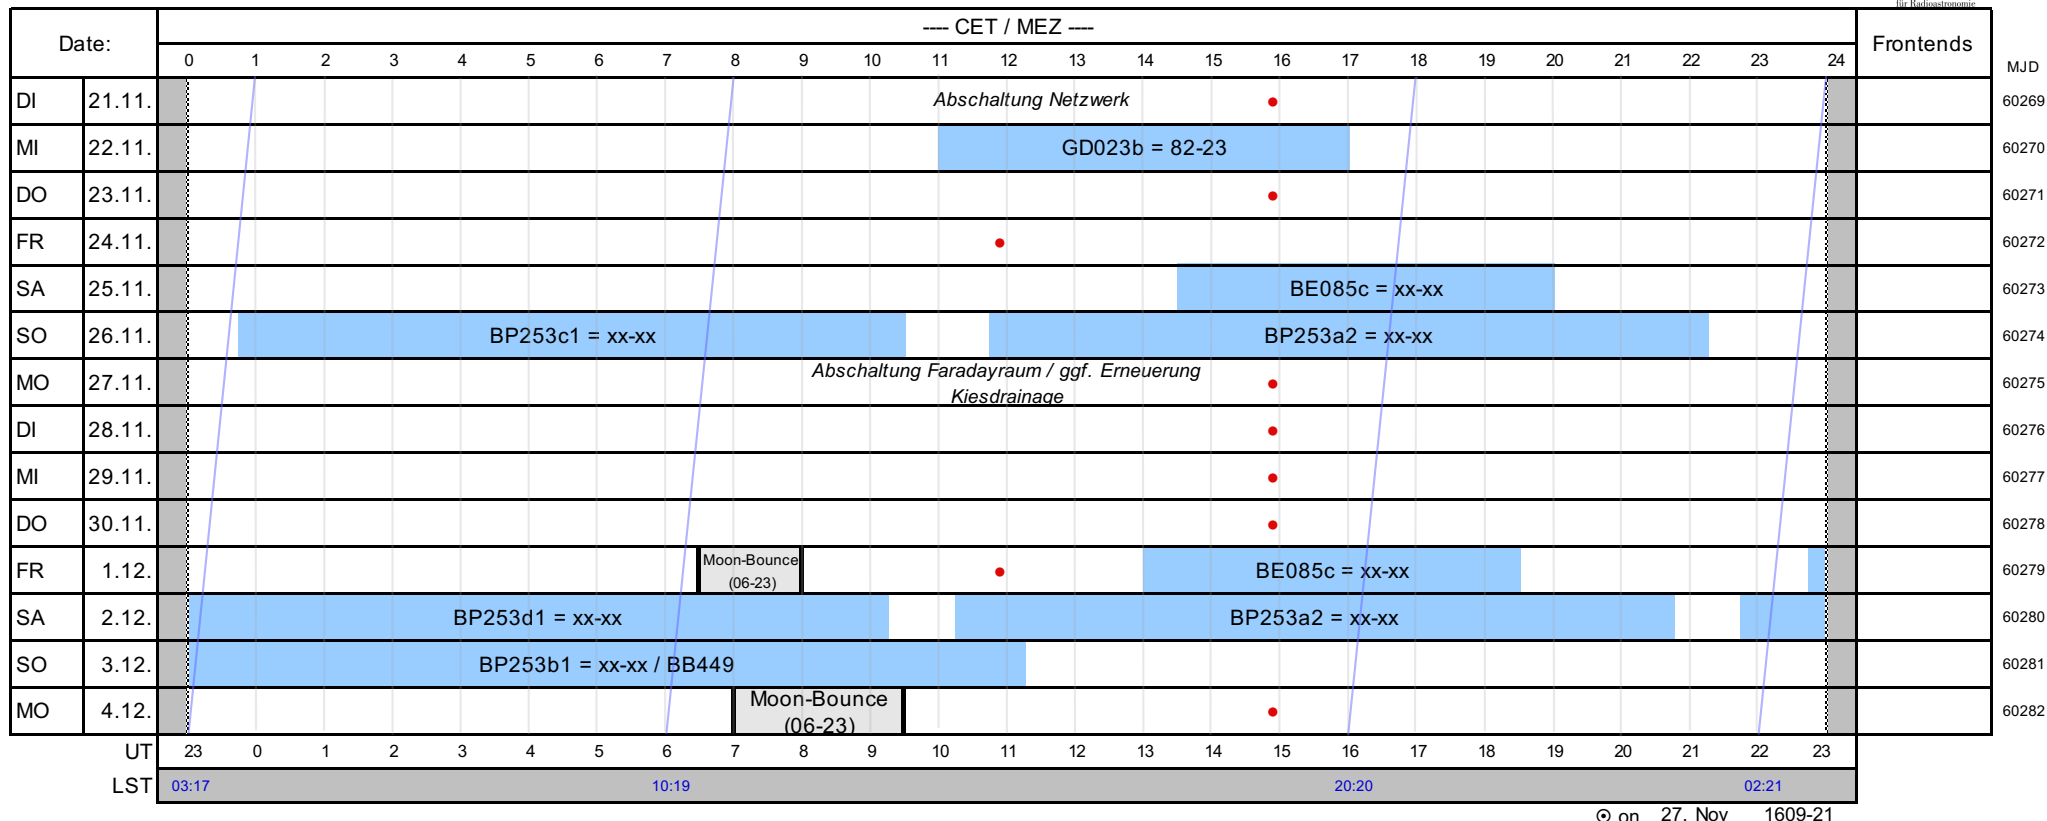

Beobachtungsplan A / Observing Schedule A

Effelsberg 100-m Radio Telescope

21. Nov. 2023 - 4. Dez. 2023

Projects/Observers/Receivers:

VLBI-Projects:

GD023 = 82-23:

BP253 = xx-xx: Park et al.
BE085 = xx-xx: Eppel et al.

Observing Modes: Continuum Pulsar Spektroskopie VLBI W = Maintenance / Wartung

For any publications based on observations with the Effelsberg 100-m telescope please use the following acknowledgement:
Based on observations with the 100-m telescope of the MPIfR (Max-Planck-Institut für Radioastronomie) at Effelsberg.

Phone Controlroom / Telefon Steuerraum: 02257 301 155
• = latest time for the „weather decision“ (if not given: 30 mins before start)
* = project whose observer is responsible for the „weather decision“