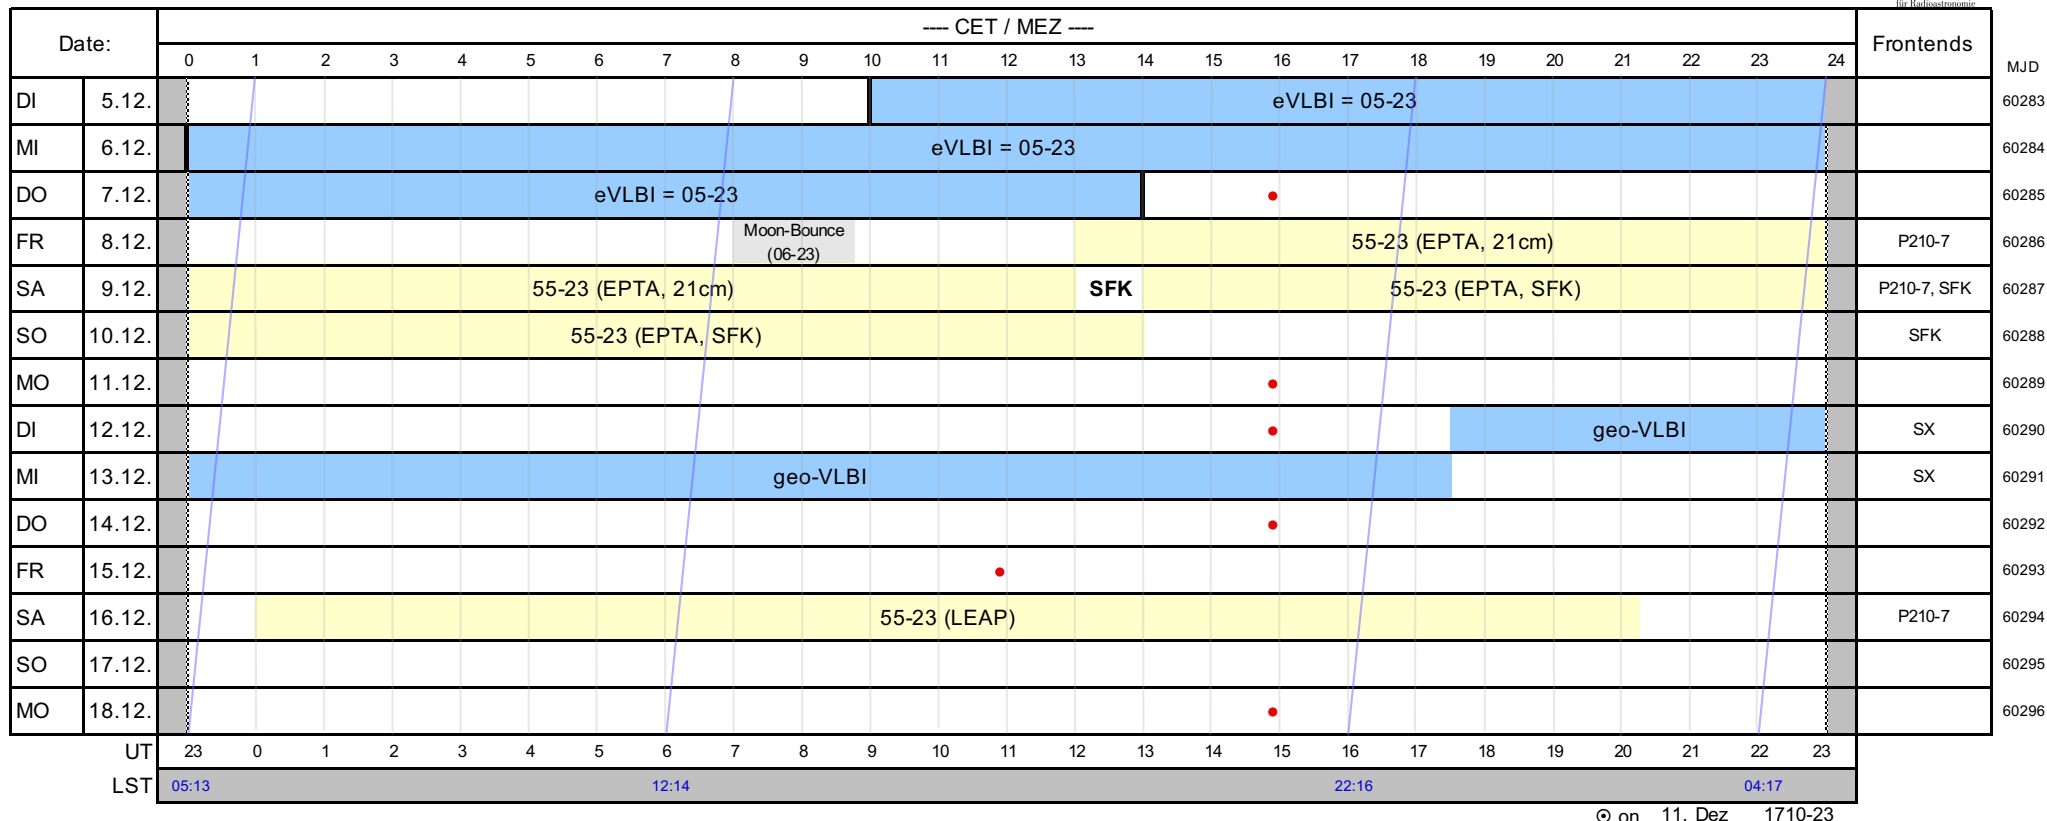

Beobachtungsplan A / Observing Schedule A

Effelsberg 100-m Radio Telescope

5. Dez. 2023 - 18. Dez. 2023

Projects/Observers/Receivers:

VLBI-Projects:

Observing Modes: Continuum Pulsar W = Maintenance / Wartung
Spektroskopie VLBI

For any publications based on observations with the Effelsberg 100-m telescope please use the following acknowledgement:
Based on observations with the 100-m telescope of the MPIfR (Max-Planck-Institut für Radioastronomie) at Effelsberg.

Phone Controlroom / Telefon Steuerraum: 02257 301 155
 • = latest time for the „weather decision“ (if not given: 30 mins before start)
 * = project whose observer is responsible for the „weather decision“