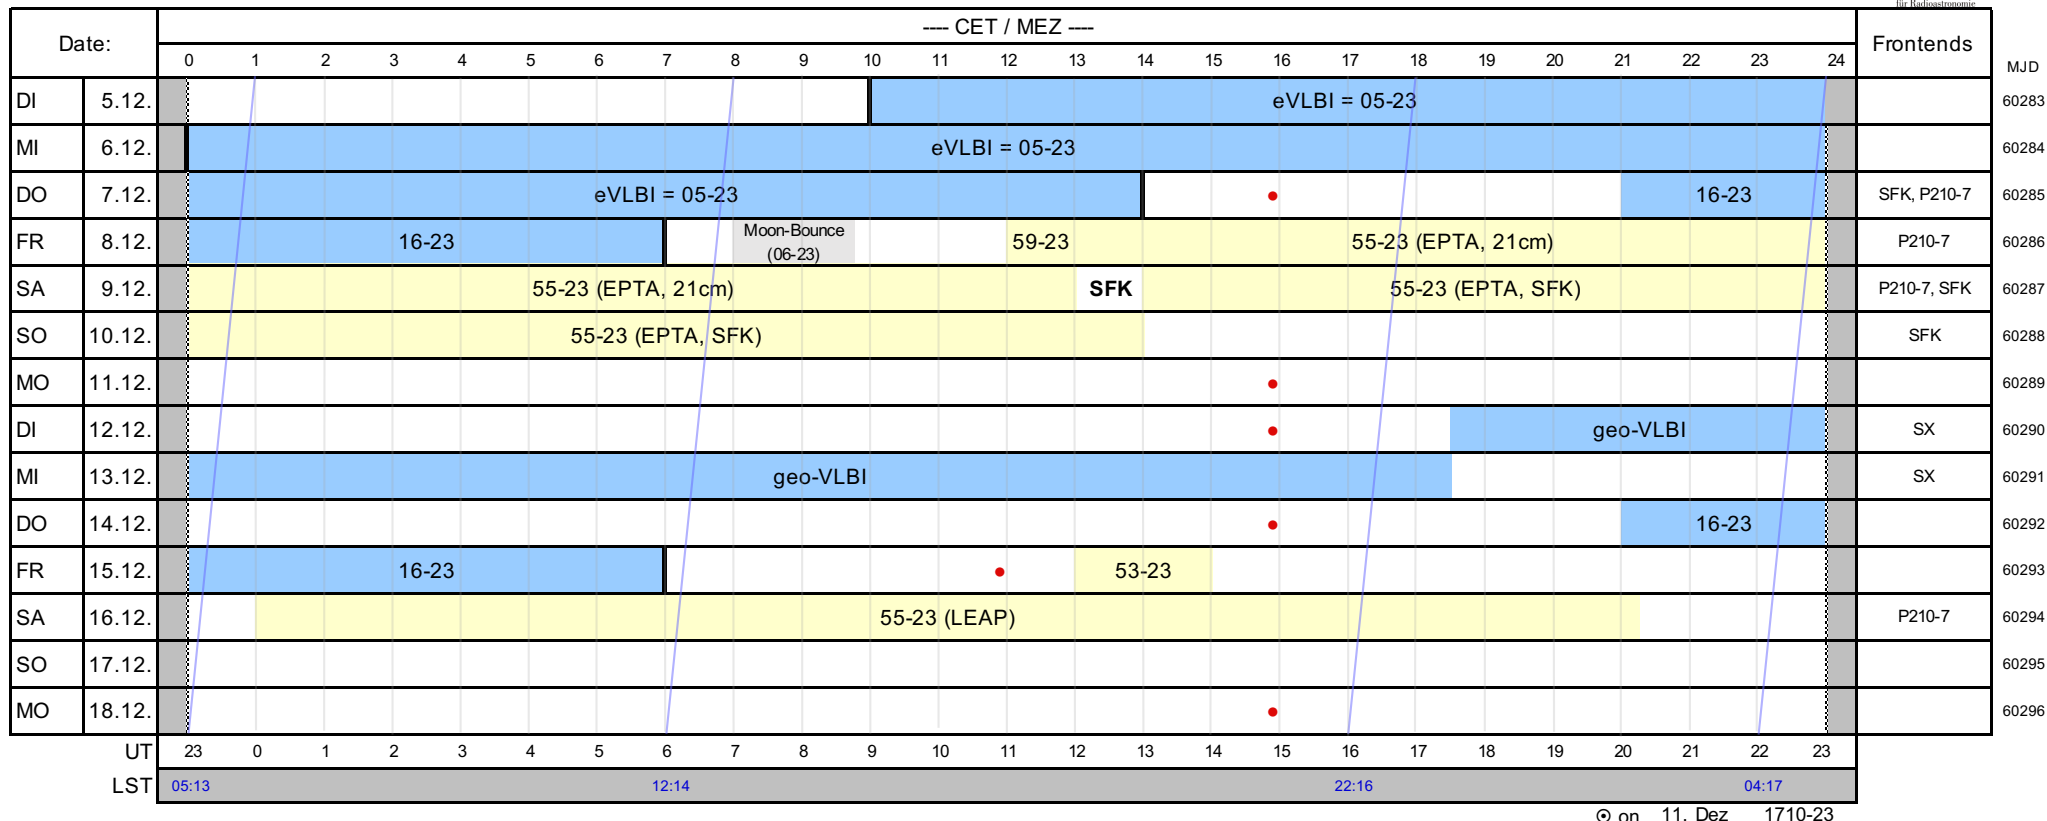

Beobachtungsplan A / Observing Schedule A

Effelsberg 100-m Radio Telescope

5. Dez. 2023 - 18. Dez. 2023

Projects/Observers/Receivers:

VLBI-Projects:

Observing Modes: Continuum Pulsar Spektroskopie VLBI W = Maintenance / Wartung

For any publications based on observations with the Effelsberg 100-m telescope please use the following acknowledgement:
Based on observations with the 100-m telescope of the MPIfR (Max-Planck-Institut für Radioastronomie) at Effelsberg.

Phone Controlroom / Telefon Steuerraum: 02257 301 155
 ● = latest time for the „weather decision“ (if not given: 30 mins before start)
 * = project whose observer is responsible for the „weather decision“