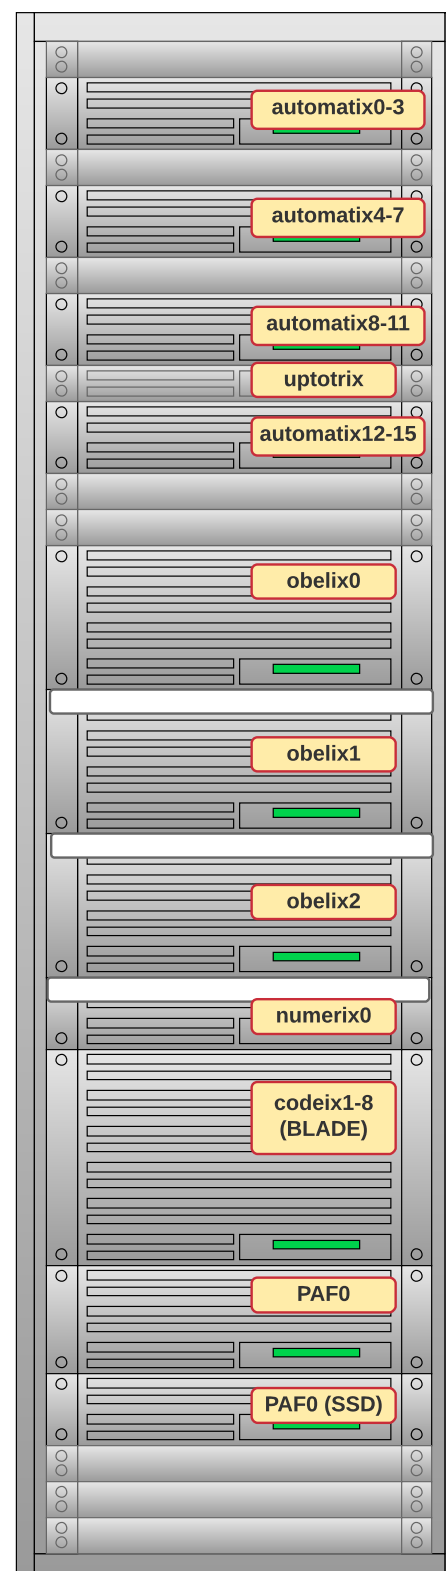

RACK F12

RACK F10

RACK F09

RACK F08

RACK F07

RACK Q42

getafix

PFFTS

RACK Q42

asterix

Nport serial device
Meinberg clock

10Gb switch

UBB-RX Interface

ASTERIX1
PSRIX/LEAP

S271

roach33