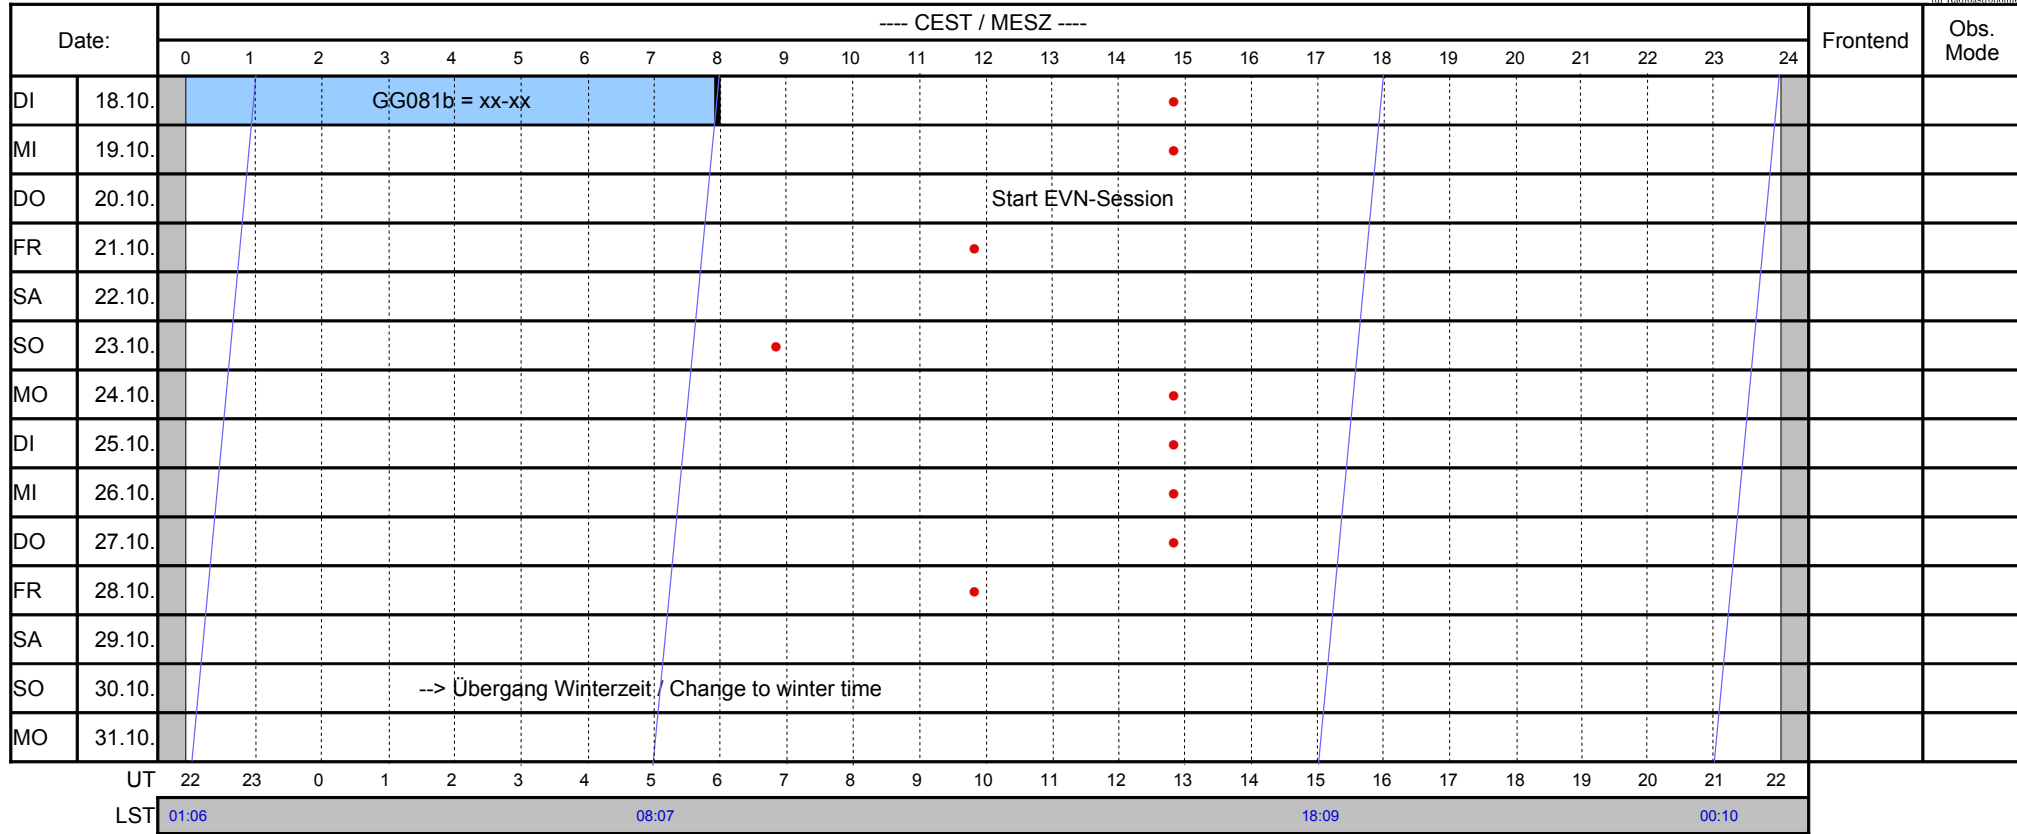

Version: 0
Date: 11. Aug. 2016

Beobachtungsplan A / Observing Schedule A

Effelsberg 100-m Radio Telescope
18. Okt. 2016 - 31. Okt. 2016

Max-Planck-Institut
für Radioastronomie

© on 24. Okt 1355-11

Projects:

VLBI-Projects:

For any publications based on observations with the Effelsberg 100-m telescope please use the following acknowledgement: **Based on observations with the 100-m telescope of the MPIfR (Max-Planck-Institut für Radioastronomie) at Effelsberg.*

Observing Modes:

-
 C = Continuum
-
 P = Pulsar
-
 S = Spektroskopie
-
 V = VLBI

W = Maintenance / Wartung

Phone Controlroom /Telefon Steuerraum: 02257 301 155

• = latest time for the „weather decision“ (responsibility of the observer)