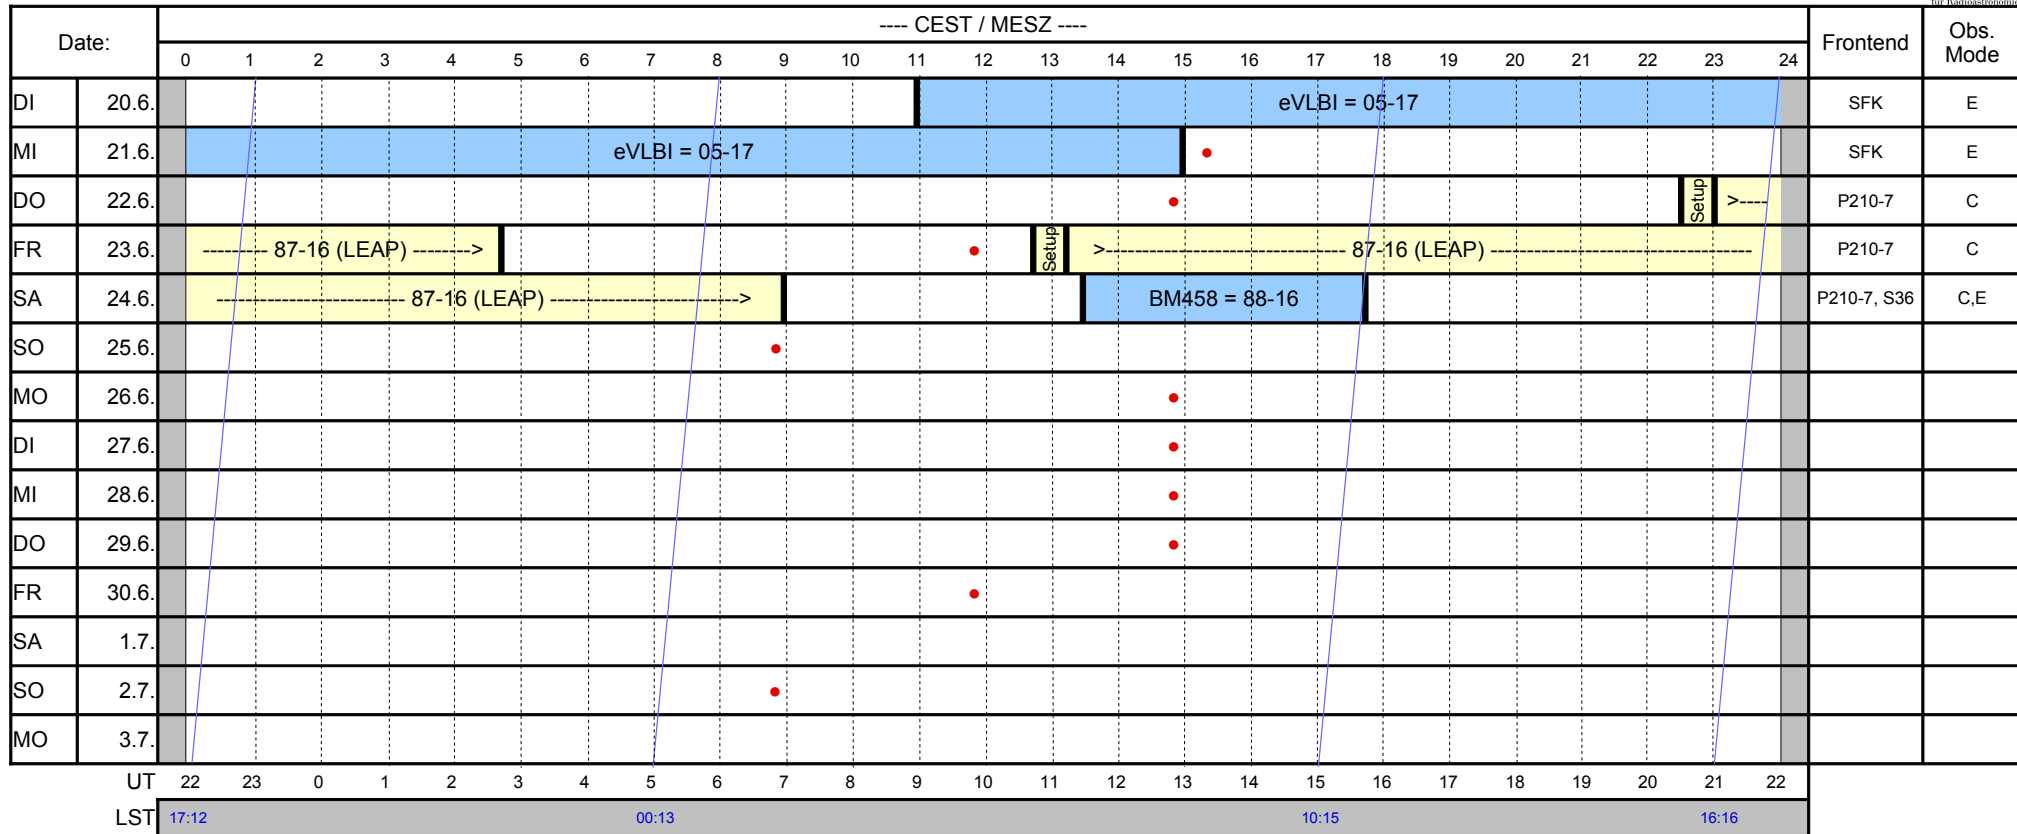

Version: 0
Date: 16. Mai. 2017

Beobachtungsplan A / Observing Schedule A

Effelsberg 100-m Radio Telescope
20. Jun. 2017 - 3. Jul. 2017

Max-Planck-Institut
für Radioastronomie

© on 26. Jun 0620+23

Projects:

VLBI-Projects:

For any publications based on observations with the Effelsberg 100-m telescope please use the following acknowledgement: **Based on observations with the 100-m telescope of the MPIfR (Max-Planck-Institut für Radioastronomie) at Effelsberg.*

Observing Modes: C = Continuum P = Pulsar S = Spektroskopie V = VLBI W = Maintenance / Wartung Phone Controlroom / Telefon Steuerraum: 02257 301 155
• = latest time for the „weather decision“ (responsibility of the observer)