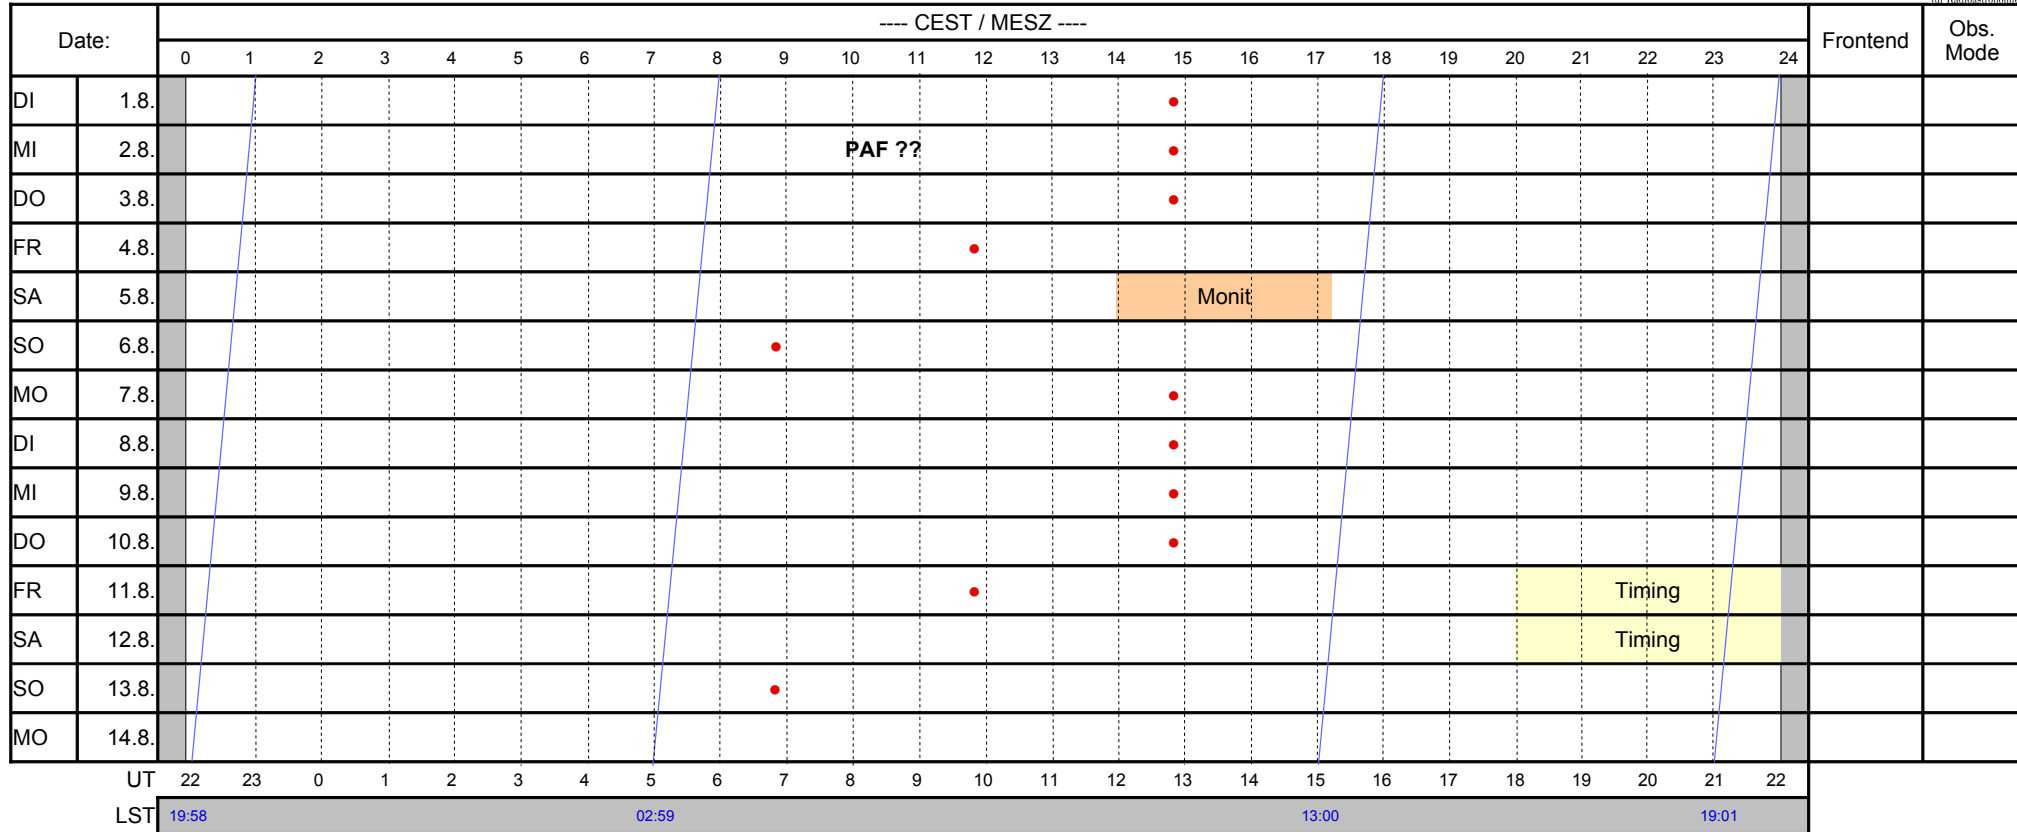

Version: 0
Date: 3. Jul. 2017

Beobachtungsplan A / Observing Schedule A

Effelsberg 100-m Radio Telescope

1. Aug. 2017 - 14. Aug. 2017

Max-Planck-Institut
für Radioastronomie

© on 7. Aug 0908+16

Projects:

VLBI-Projects:

For any publications based on observations with the Effelsberg 100-m telescope please use the following acknowledgement: **Based on observations with the 100-m telescope of the MPIfR (Max-Planck-Institut für Radioastronomie) at Effelsberg.*

Observing Modes: C = Continuum P = Pulsar S = Spektroskopie V = VLBI W = Maintenance / Wartung

Phone Controlroom / Telefon Steuerraum: 02257 301 155
• = latest time for the „weather decision“ (responsibility of the observer)