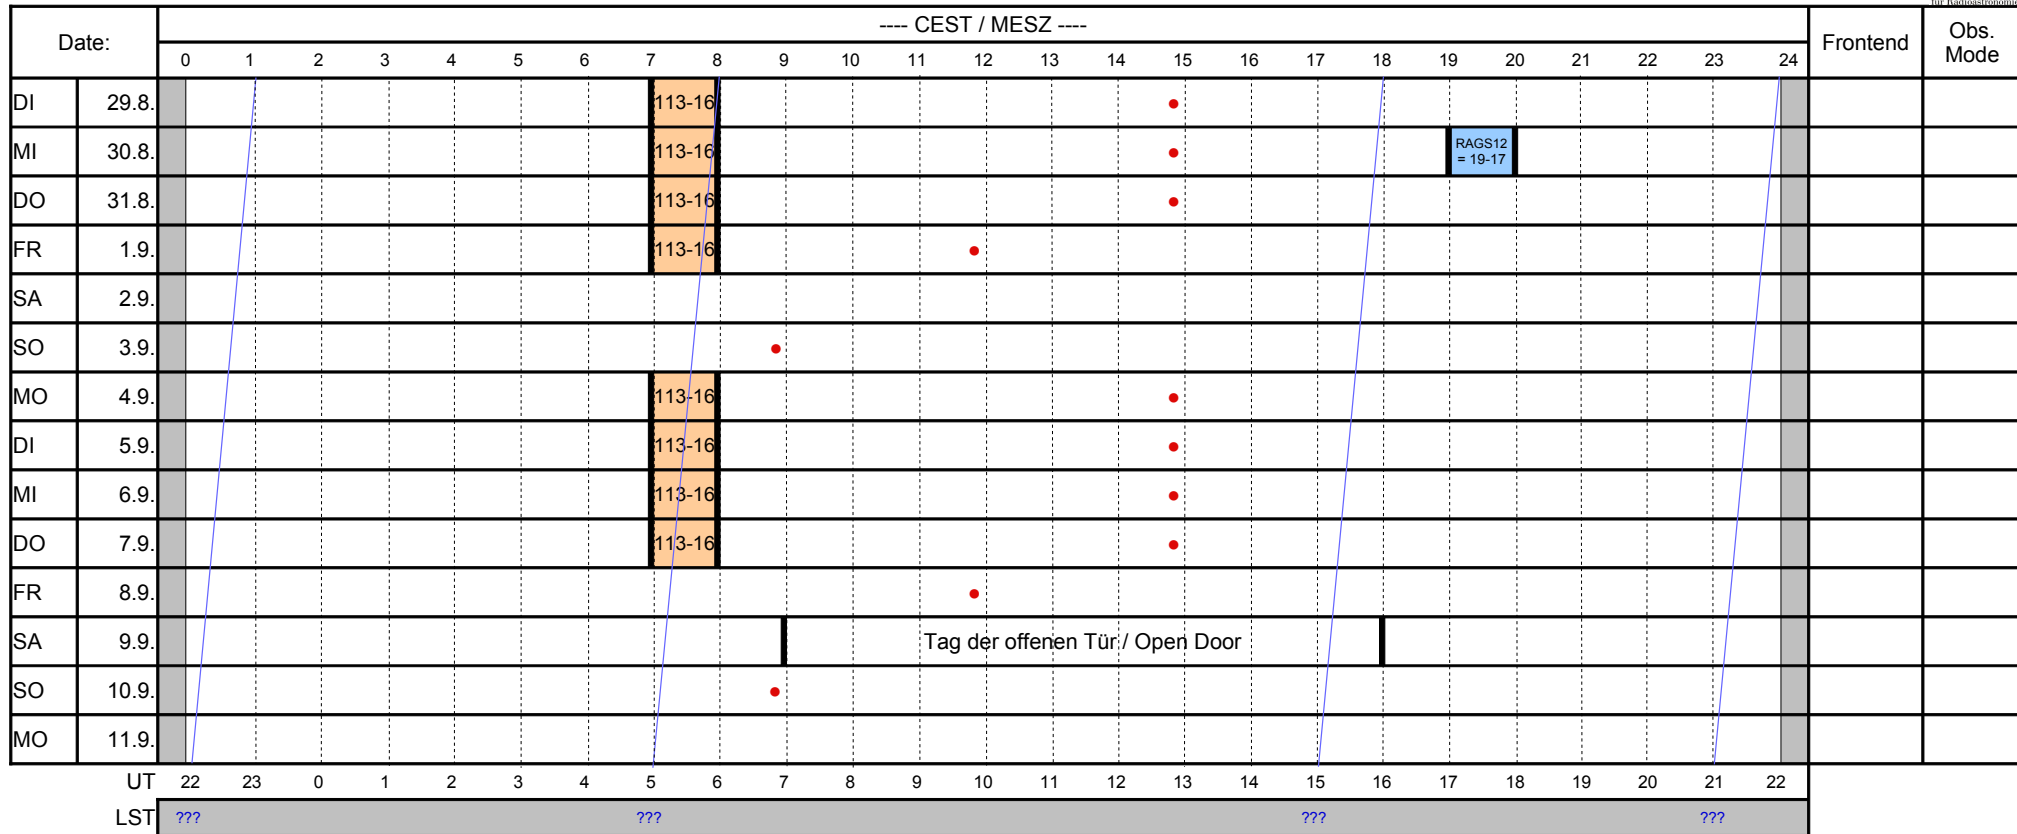

Version: 0
Date: 14. Jul. 2017

Beobachtungsplan A / Observing Schedule A

Effelsberg 100-m Radio Telescope

29. Aug. 2017 - 11. Sep. 2017

Max-Planck-Institut
für Radioastronomie

© on 4. Sep 0043+04

Projects:

VLBI-Projects:

For any publications based on observations with the Effelsberg 100-m telescope please use the following acknowledgement: **Based on observations with the 100-m telescope of the MPIfR (Max-Planck-Institut für Radioastronomie) at Effelsberg.*

Observing Modes: C = Continuum P = Pulsar
S = Spektroskopie V = VLBI

W = Maintenance / Wartung

Phone Controlroom / Telefon Steuerraum: 02257 301 155
 • = latest time for the „weather decision“ (responsibility of the observer)