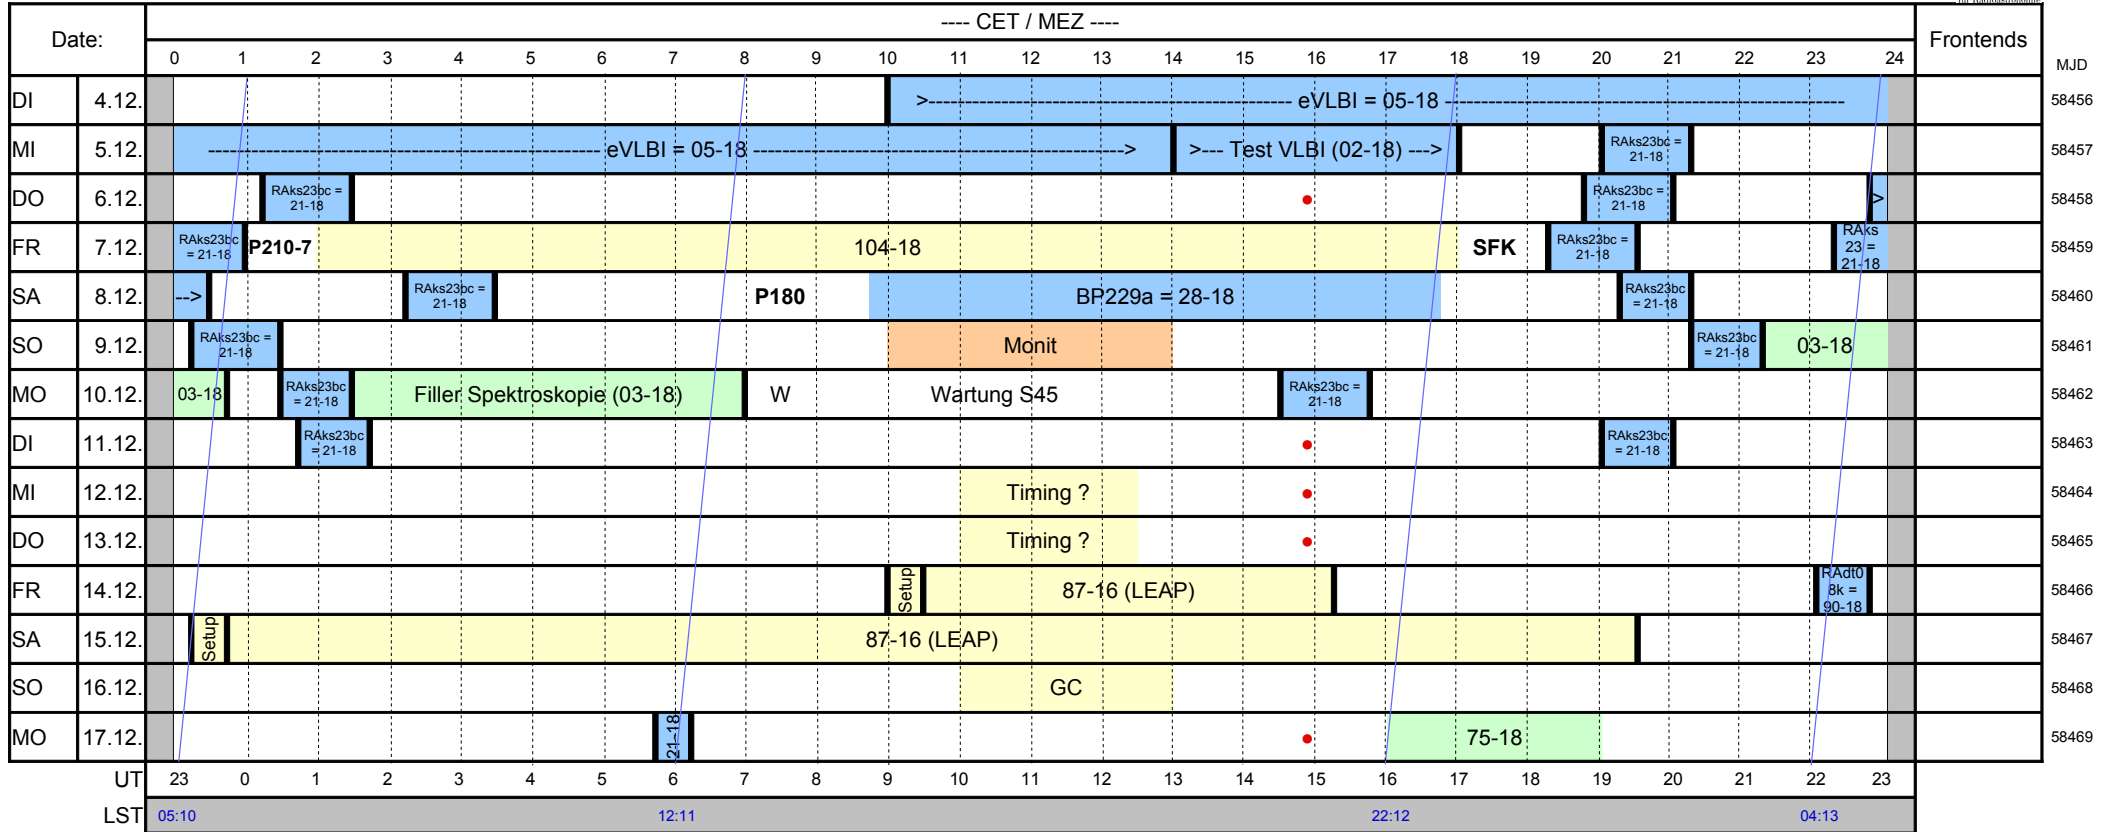

Version: 0  
Date: 27. Nov. 2018

**Beobachtungsplan A / Observing Schedule A**  
Effelsberg 100-m Radio Telescope  
4. Dez. 2018 - 17. Dez. 2018

© on 10. Dez 1707-22

**Projects/Observers/Receivers:**

**VLBI-Projects:**

05-18: eVLBI (JIVE)

Observing Modes: Continuum Pulsar W = Maintenance / Wartung  
Spektroskopie VLBI

For any publications based on observations with the Effelsberg 100-m telescope please use the following acknowledgement:  
Based on observations with the 100-m telescope of the MPIfR (Max-Planck-Institut für Radioastronomie) at Effelsberg.

Phone Controlroom / Telefon Steuerraum: 02257 301 155  
• = latest time for the „weather decision“ (responsibility of the observer)  
\* = project whose observer is responsible for the „weather decision“