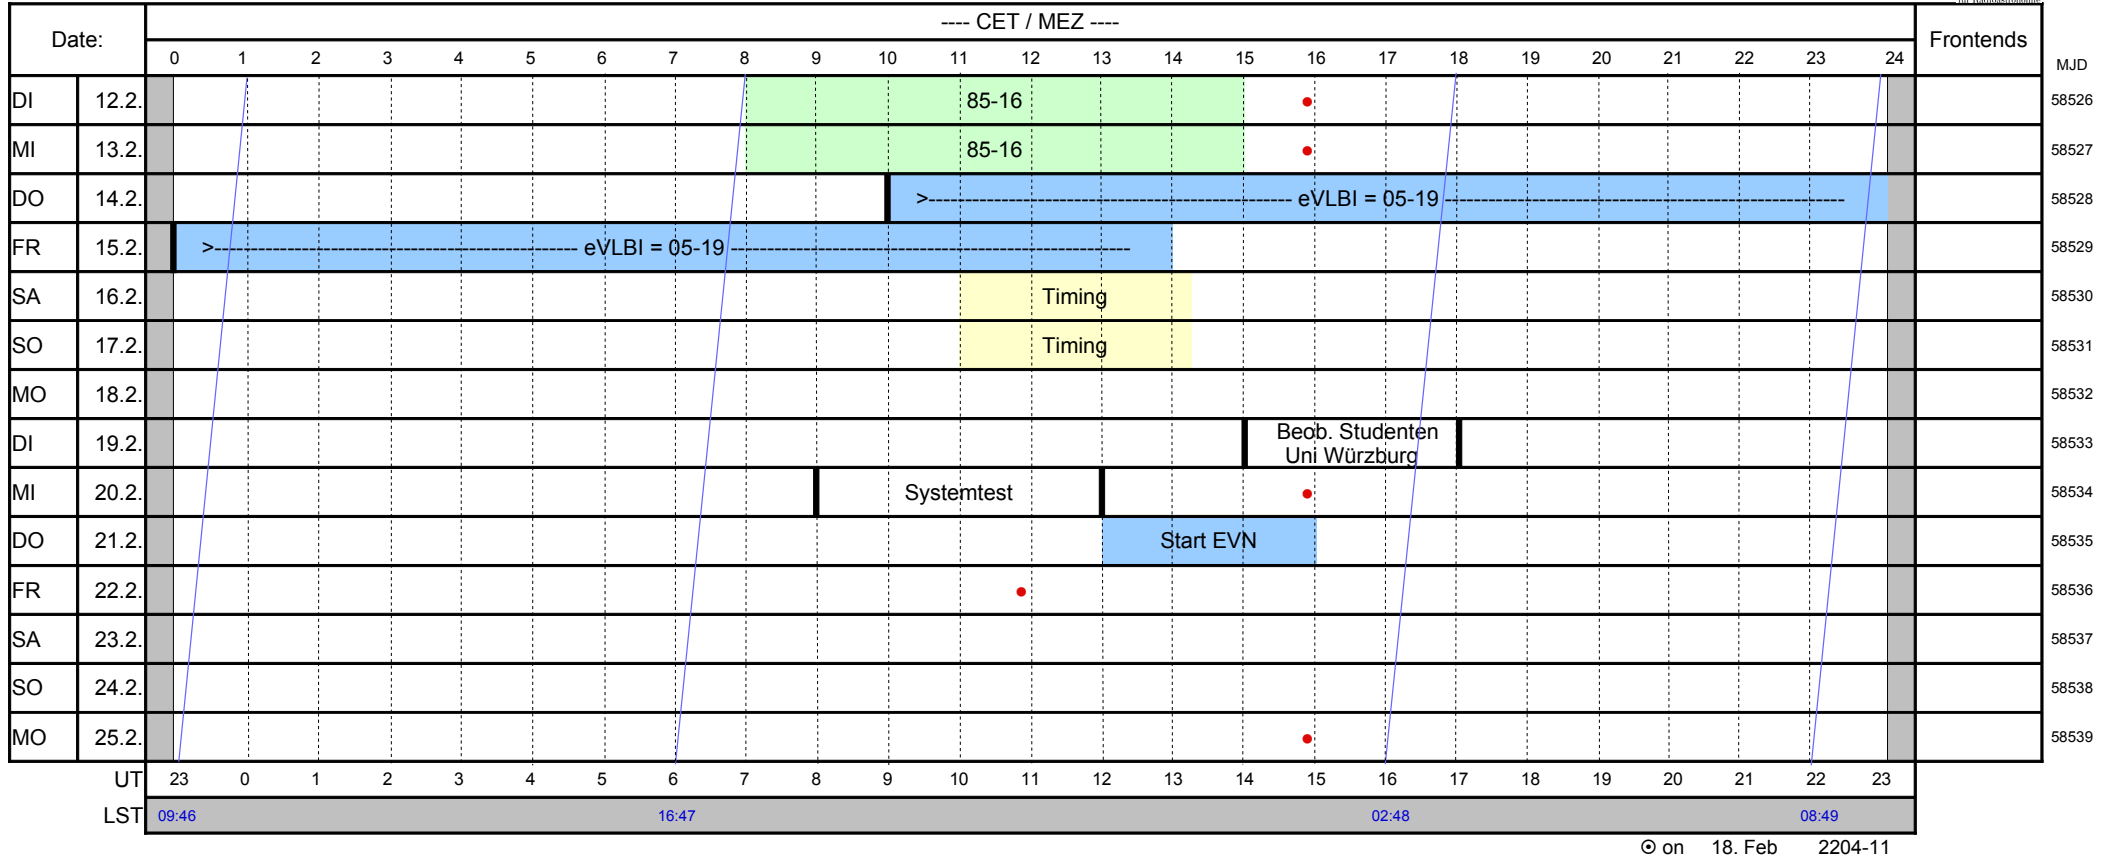

# Beobachtungsplan A / Observing Schedule A

Effelsberg 100-m Radio Telescope  
12. Feb. 2019 - 25. Feb. 2019

Projects/Observers/Receivers:

VLBI-Projects:

Observing Modes: Continuum Pulsar Spektroskopie VLBI    W = Maintenance / Wartung

For any publications based on observations with the Effelsberg 100-m telescope please use the following acknowledgement:  
Based on observations with the 100-m telescope of the MPIfR (Max-Planck-Institut für Radioastronomie) at Effelsberg.

Phone Controlroom / Telefon Steuerraum: 02257 301 155

- = latest time for the „weather decision“ (responsibility of the observer)
- \* = project whose observer is responsible for the „weather decision“