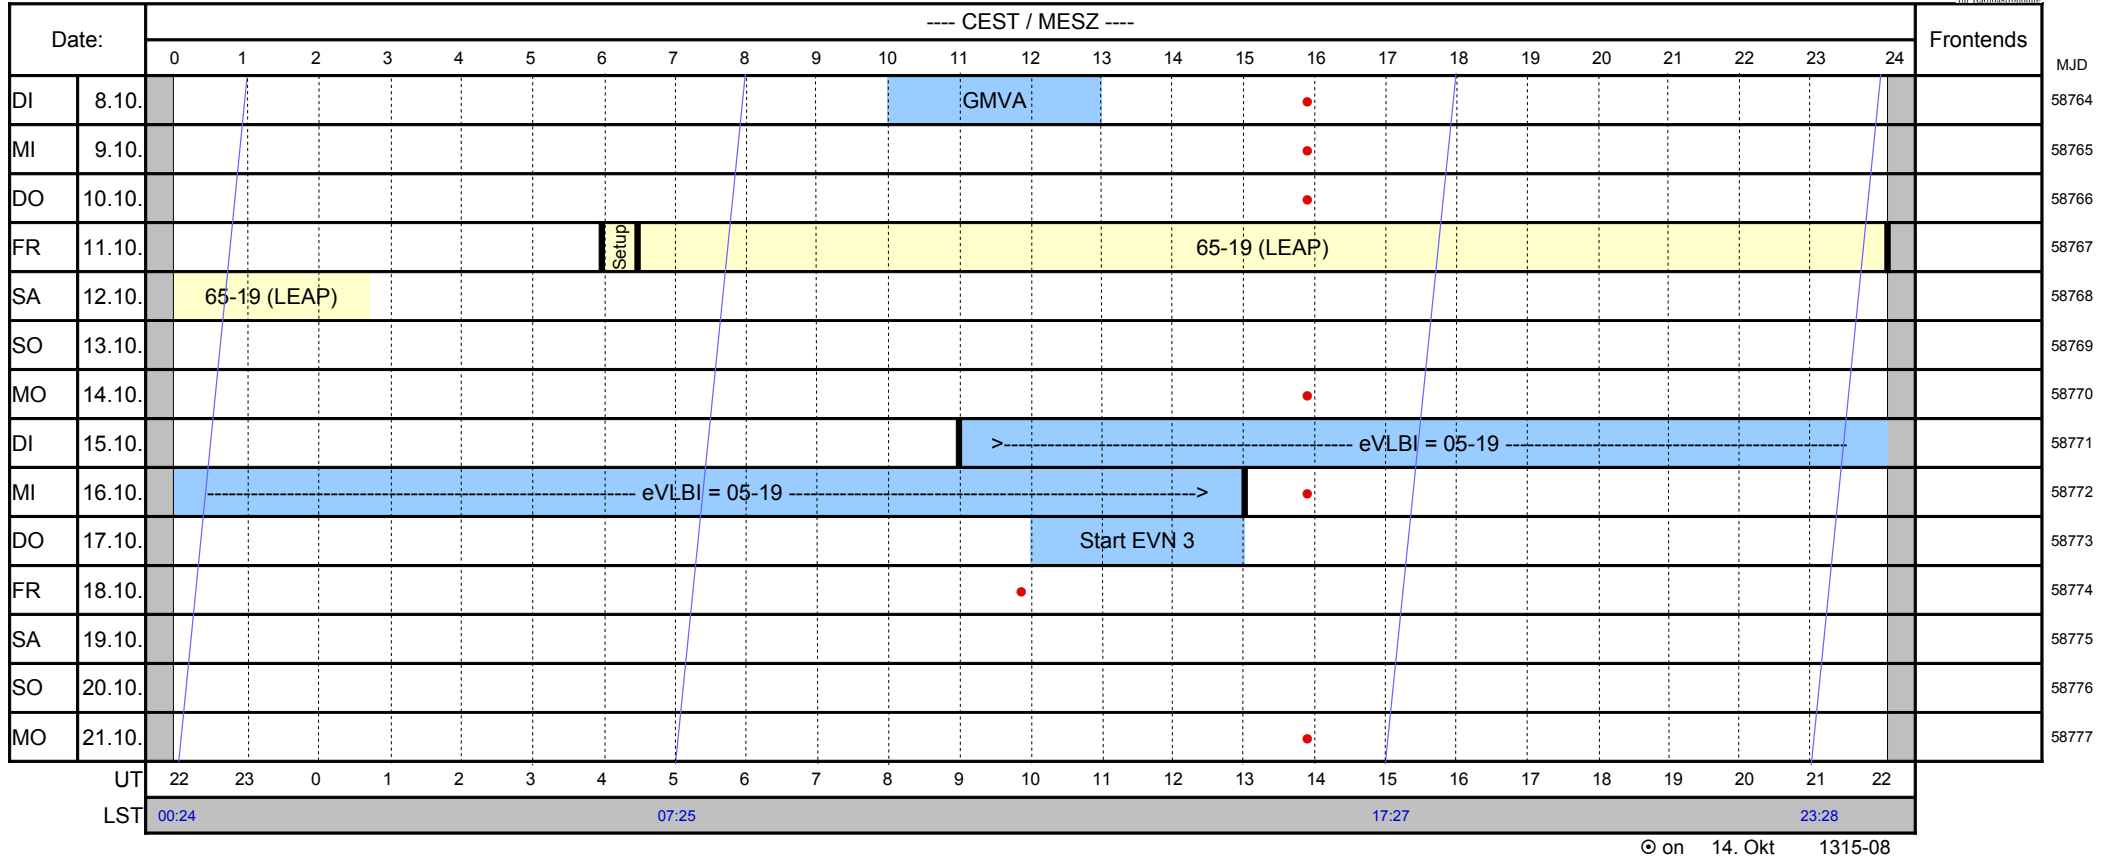

Version: 0
Date: 13. Aug. 2019

Beobachtungsplan A / Observing Schedule A

Effelsberg 100-m Radio Telescope
8. Okt. 2019 - 21. Okt. 2019

Projects/Observers/Receivers:

VLBI-Projects:

Observing Modes: Continuum Pulsar Spektroskopie VLBI W = Maintenance / Wartung

For any publications based on observations with the Effelsberg 100-m telescope please use the following acknowledgement:
Based on observations with the 100-m telescope of the MPIfR (Max-Planck-Institut für Radioastronomie) at Effelsberg.

Phone Controlroom / Telefon Steuerraum: 02257 301 155

- = latest time for the „weather decision“ (responsibility of the observer)
- * = project whose observer is responsible for the „weather decision“