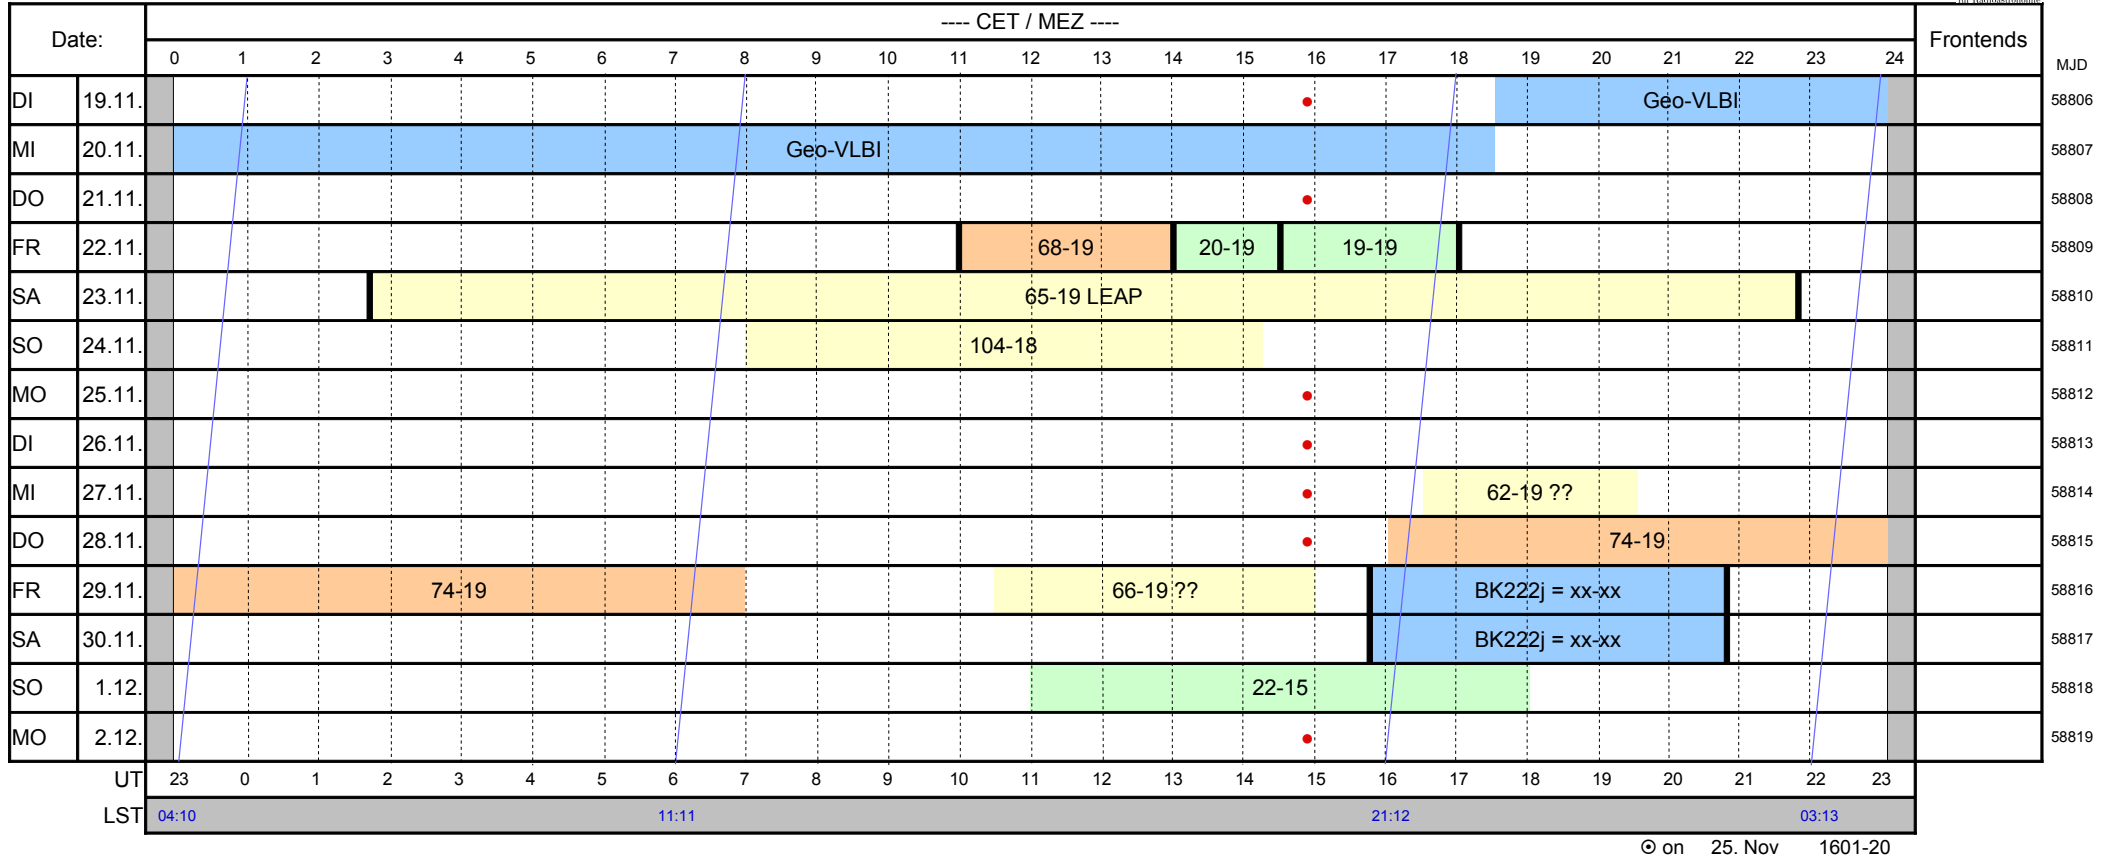

# Beobachtungsplan A / Observing Schedule A

Effelsberg 100-m Radio Telescope  
19. Nov. 2019 - 2. Dez. 2019

Projects/Observers/Receivers:

VLBI-Projects:

Observing Modes: Continuum (orange), Pulsar (yellow), Spektroskopie (green), VLBI (blue) W = Maintenance / Wartung

Phone Controlroom / Telefon Steuerraum: 02257 301 155

- = latest time for the „weather decision“ (responsibility of the observer)
- \* = project whose observer is responsible for the „weather decision“