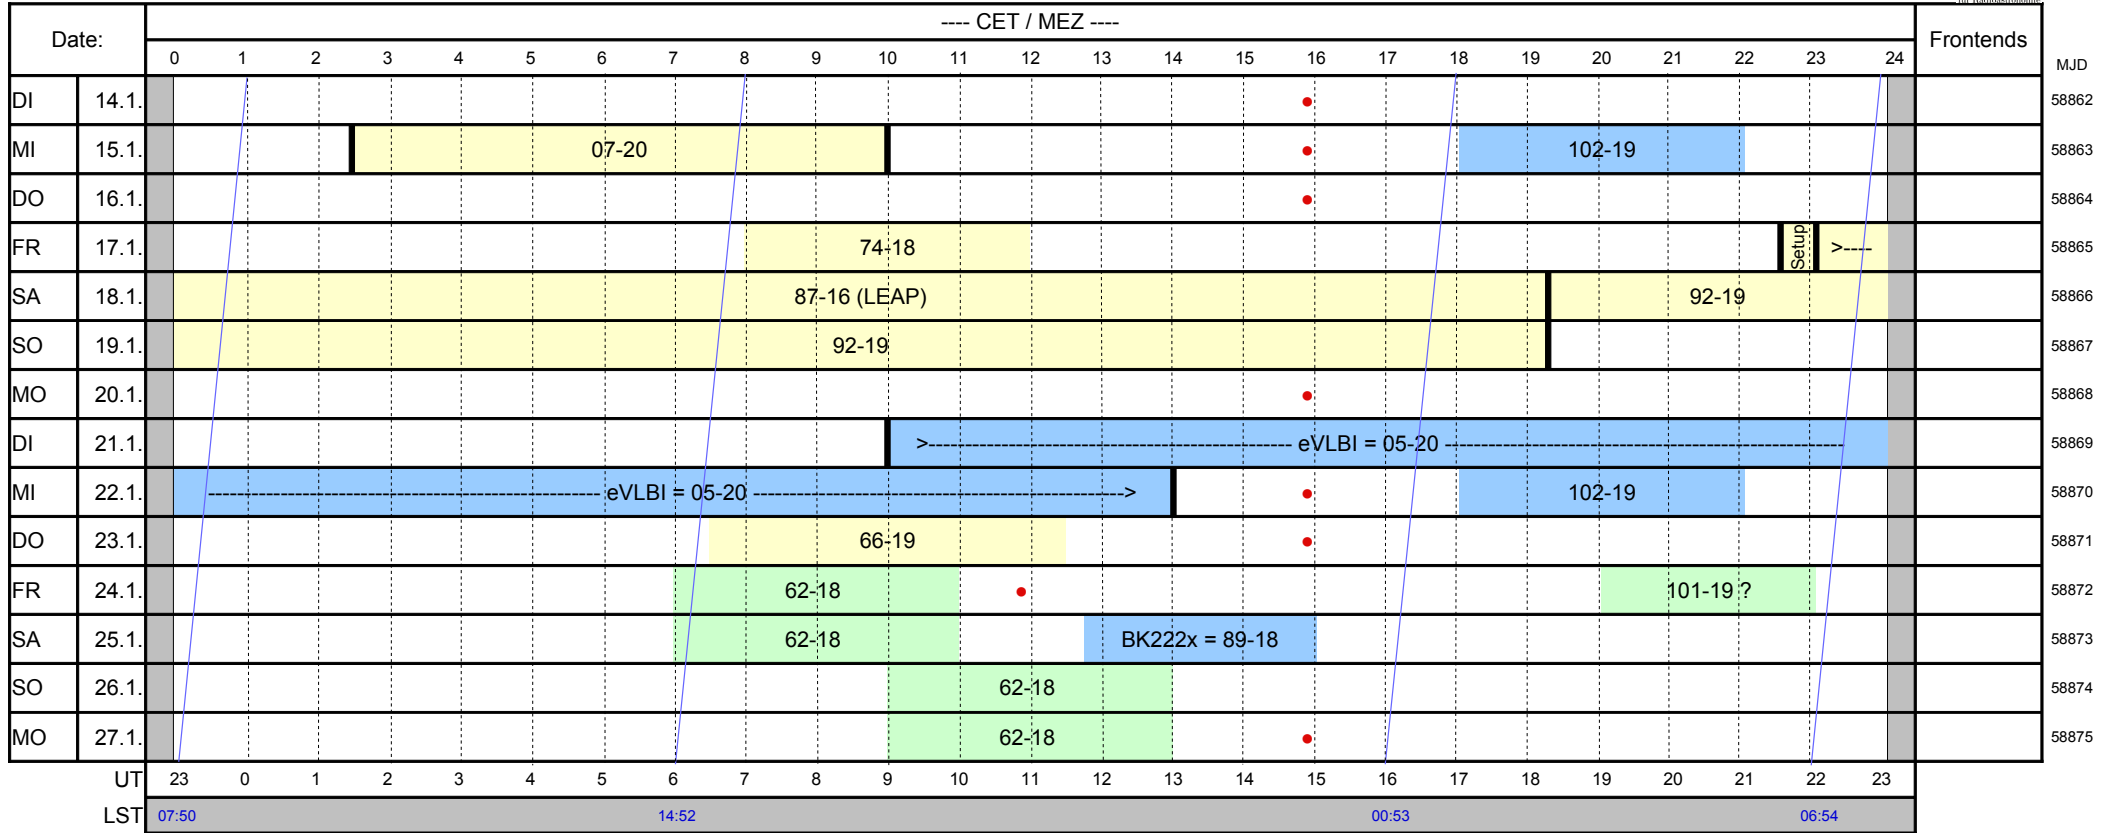

Beobachtungsplan A / Observing Schedule A

Effelsberg 100-m Radio Telescope

14. Jan. 2020 - 27. Jan. 2020

© on 20. Jan 2006-20

Projects/Observers/Receivers:

VLBI-Projects:

Observing Modes: Continuum (orange), Pulsar (yellow), Spektroskopie (green), VLBI (blue), W = Maintenance / Wartung

For any publications based on observations with the Effelsberg 100-m telescope please use the following acknowledgement:
Based on observations with the 100-m telescope of the MPIfR (Max-Planck-Institut für Radioastronomie) at Effelsberg.

Phone Controlroom / Telefon Steuerraum: 02257 301 155

- = latest time for the „weather decision“ (responsibility of the observer)
- * = project whose observer is responsible for the „weather decision“