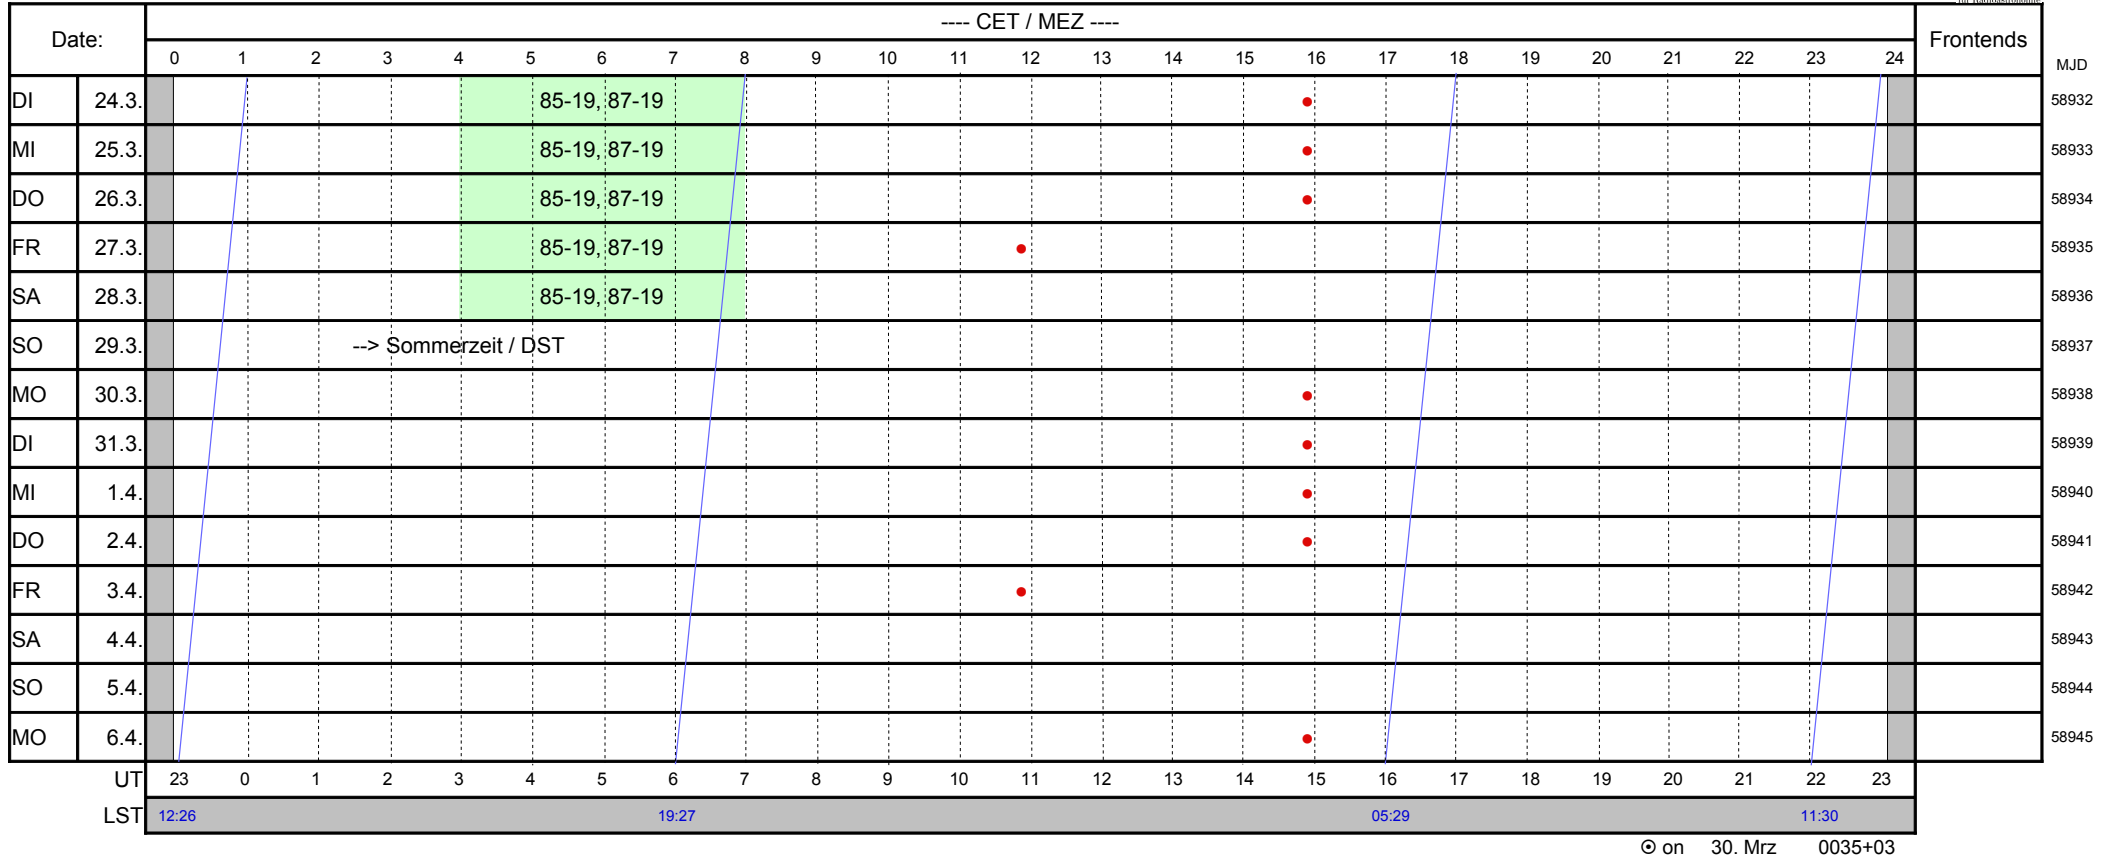

Version: 0
Date: 8. Jan. 2020

Beobachtungsplan A / Observing Schedule A

Effelsberg 100-m Radio Telescope

24. Mrz. 2020 - 6. Apr. 2020

© on 30. Mrz 0035+03

Projects/Observers/Receivers:

VLBI-Projects:

Observing Modes: Continuum Pulsar Spektroskopie VLBI   W = Maintenance / Wartung

For any publications based on observations with the Effelsberg 100-m telescope please use the following acknowledgement:
Based on observations with the 100-m telescope of the MPIfR (Max-Planck-Institut für Radioastronomie) at Effelsberg.

Phone Controlroom / Telefon Steuerraum: 02257 301 155

- = latest time for the „weather decision“ (responsibility of the observer)
- = project whose observer is responsible for the „weather decision“