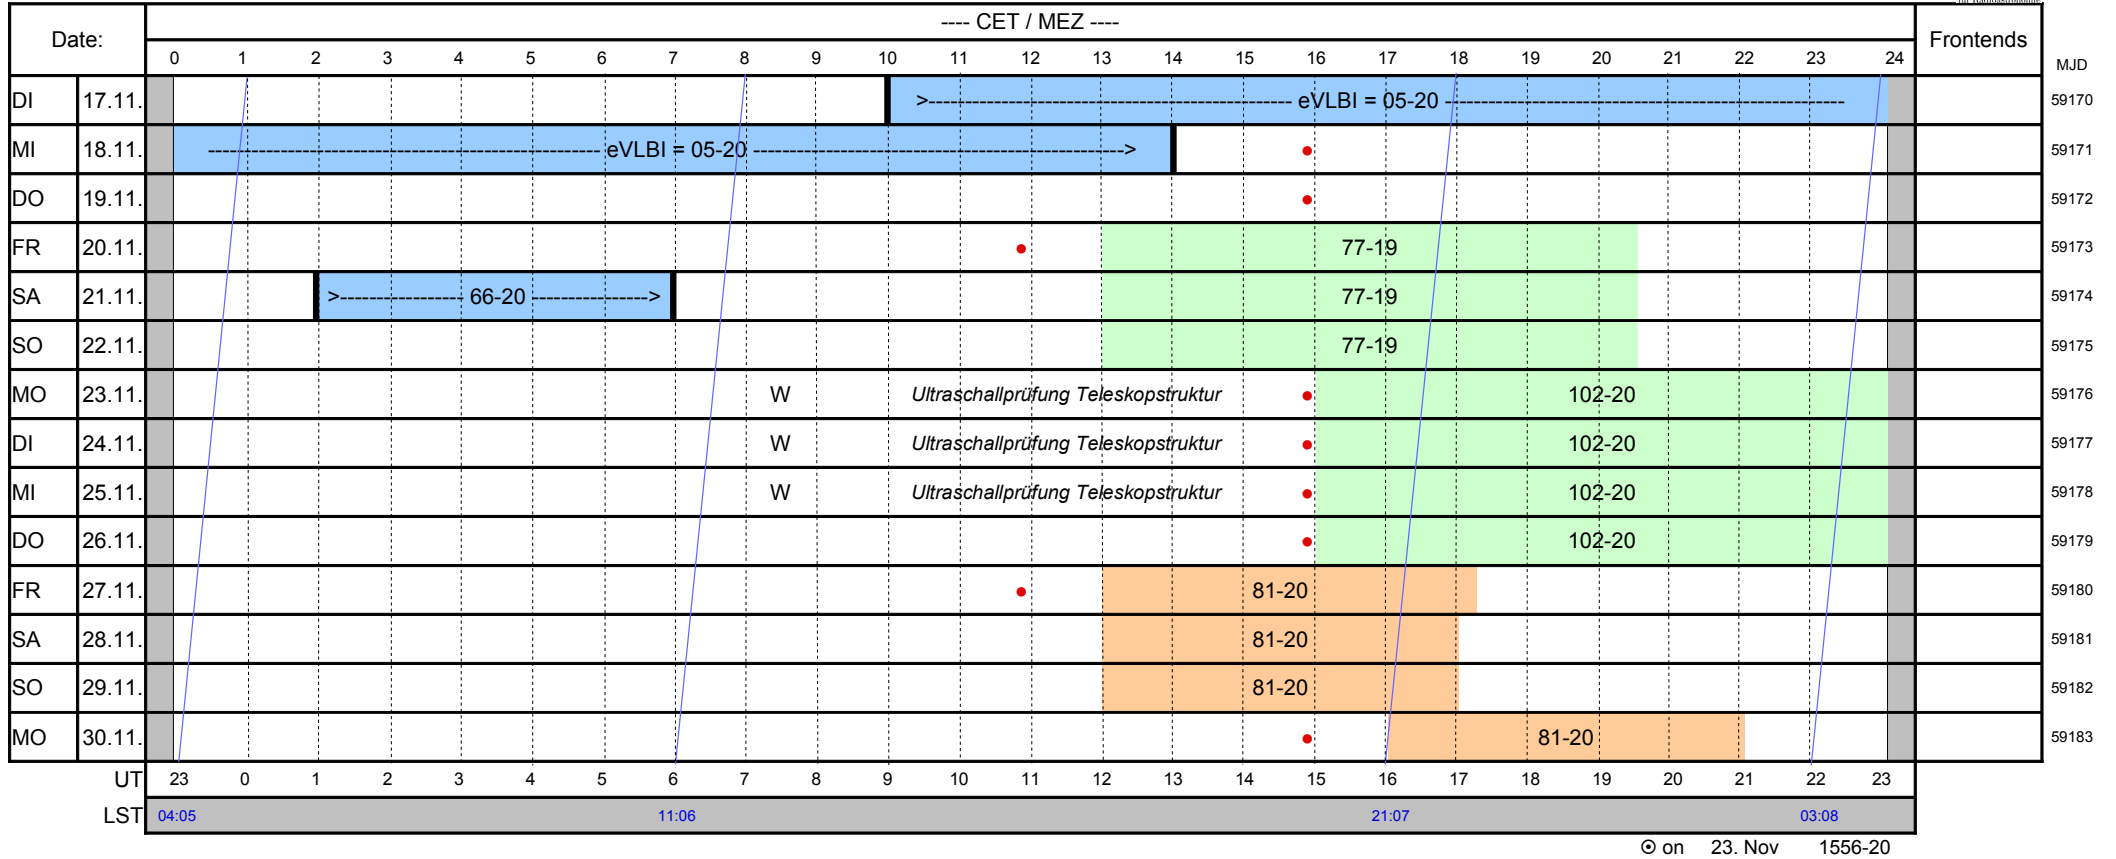

Version: 0
Date: 4. Nov. 2020

Beobachtungsplan A / Observing Schedule A

Effelsberg 100-m Radio Telescope

17. Nov. 2020 - 30. Nov. 2020

Projects/Observers/Receivers:

VLBI-Projects:

eVLBI = 05-20: JIVE

Observing Modes: Continuum Spektroskopie Pulsar VLBI W = Maintenance / Wartung

For any publications based on observations with the Effelsberg 100-m telescope please use the following acknowledgement:
Based on observations with the 100-m telescope of the MPIfR (Max-Planck-Institut für Radioastronomie) at Effelsberg.

Phone Controlroom / Telefon Steuerraum: 02257 301 155
 • = latest time for the „weather decision“ (responsibility of the observer)
 * = project whose observer is responsible for the „weather decision“