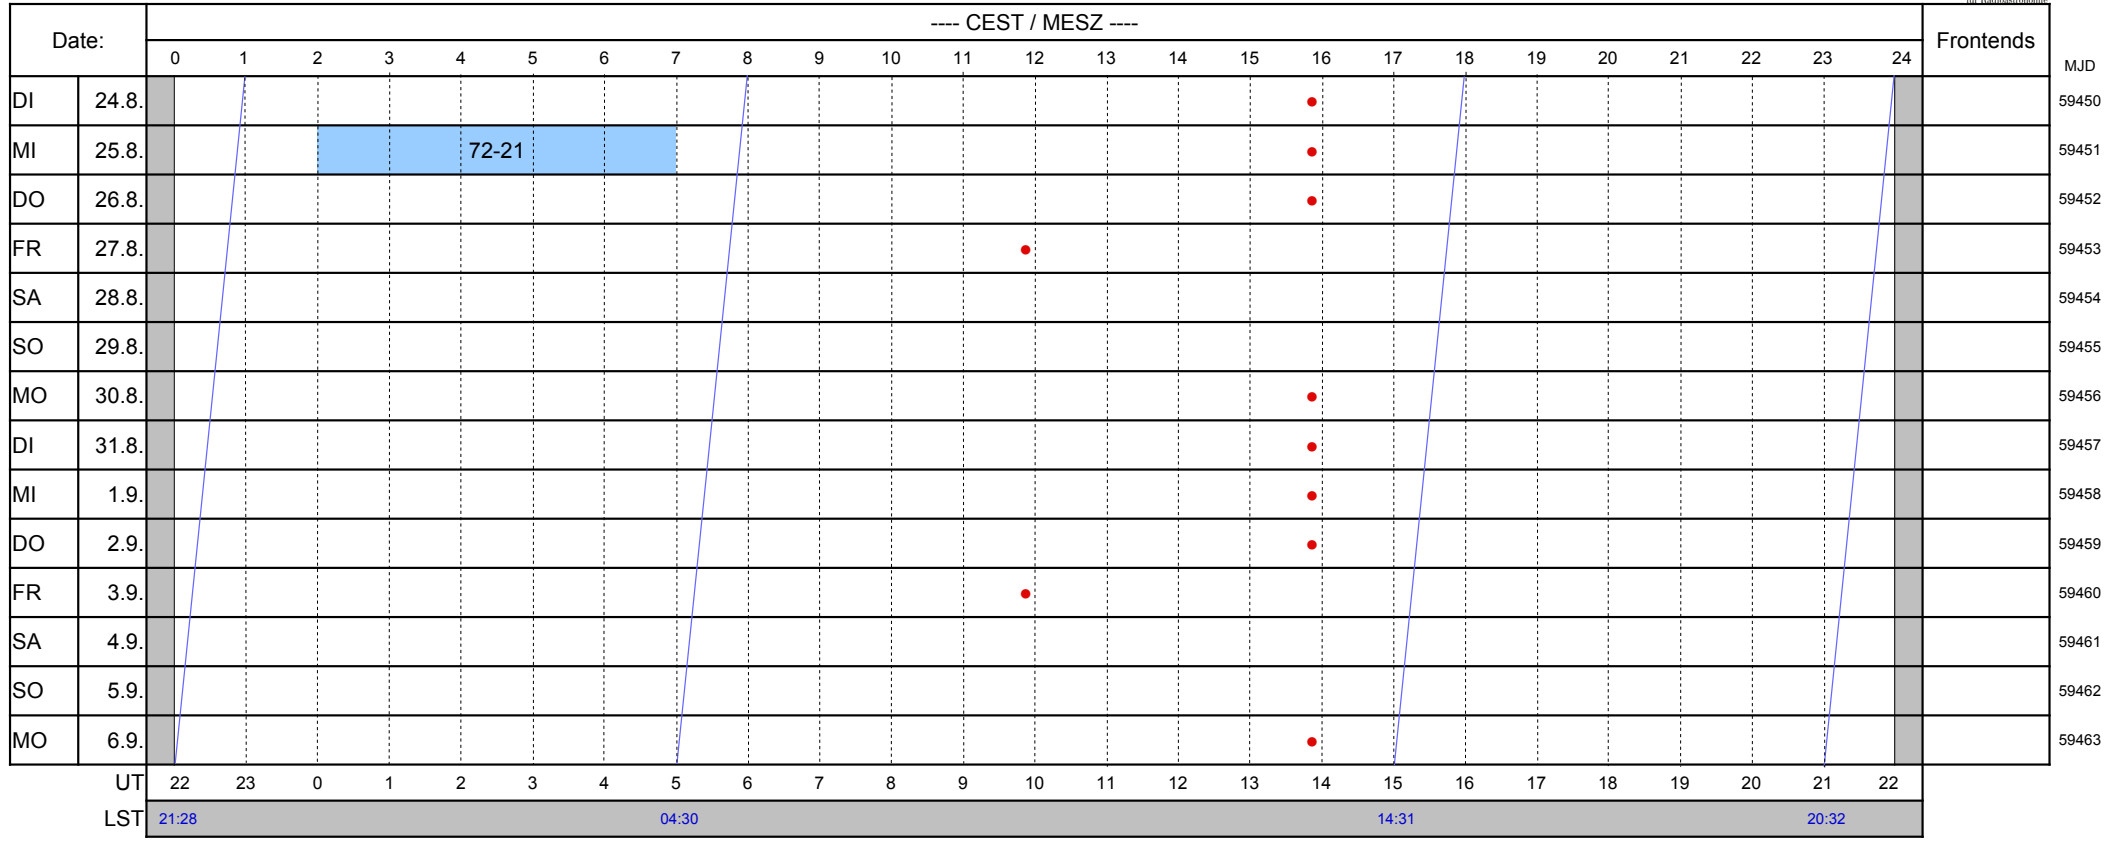

Version: 0
Date: 23. Jun. 2021

Beobachtungsplan A / Observing Schedule A

Effelsberg 100-m Radio Telescope

24. Aug. 2021 - 6. Sep. 2021

© on 30. Aug 1034+08

Projects/Observers/Receivers:

VLBI-Projects:

72-21: Hessels et al.

Observing Modes: Continuum Pulsar Spektroskopie VLBI W = Maintenance / Wartung

Phone Controlroom / Telefon Steuerraum: 02257 301 155

• = latest time for the „weather decision“ (if not given: 30 mins before start)

* = project whose observer is responsible for the „weather decision“

For any publications based on observations with the Effelsberg 100-m telescope please use the following acknowledgement:
Based on observations with the 100-m telescope of the MPIfR (Max-Planck-Institut für Radioastronomie) at Effelsberg.