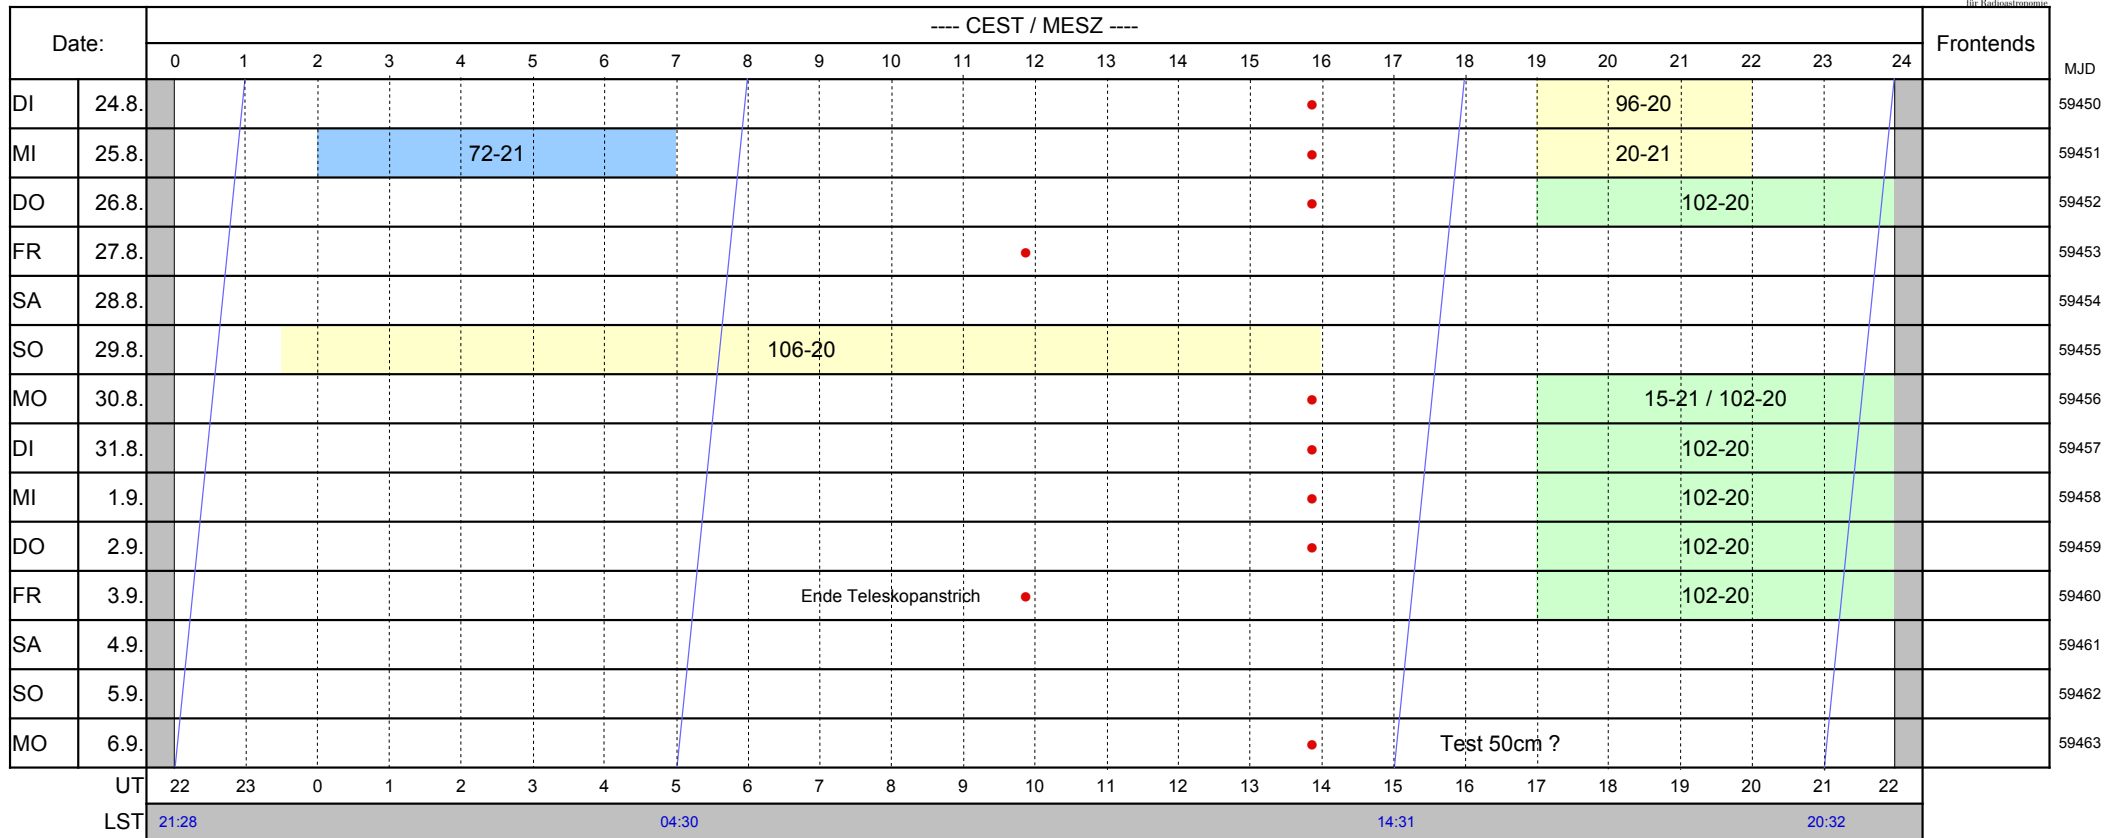

Version: 0
Date: 13. Aug. 2021

Beobachtungsplan A / Observing Schedule A

Effelsberg 100-m Radio Telescope

24. Aug. 2021 - 6. Sep. 2021

© on 30. Aug 1034+08

Projects/Observers/Receivers:

VLBI-Projects:

72-21: Hessels et al.

Observing Modes: Continuum Pulsar Spektroskopie VLBI W = Maintenance / Wartung

For any publications based on observations with the Effelsberg 100-m telescope please use the following acknowledgement:
Based on observations with the 100-m telescope of the MPIfR (Max-Planck-Institut für Radioastronomie) at Effelsberg.

Phone Controlroom / Telefon Steuerraum: 02257 301 155

- = latest time for the „weather decision“ (if not given: 30 mins before start)
- * = project whose observer is responsible for the „weather decision“