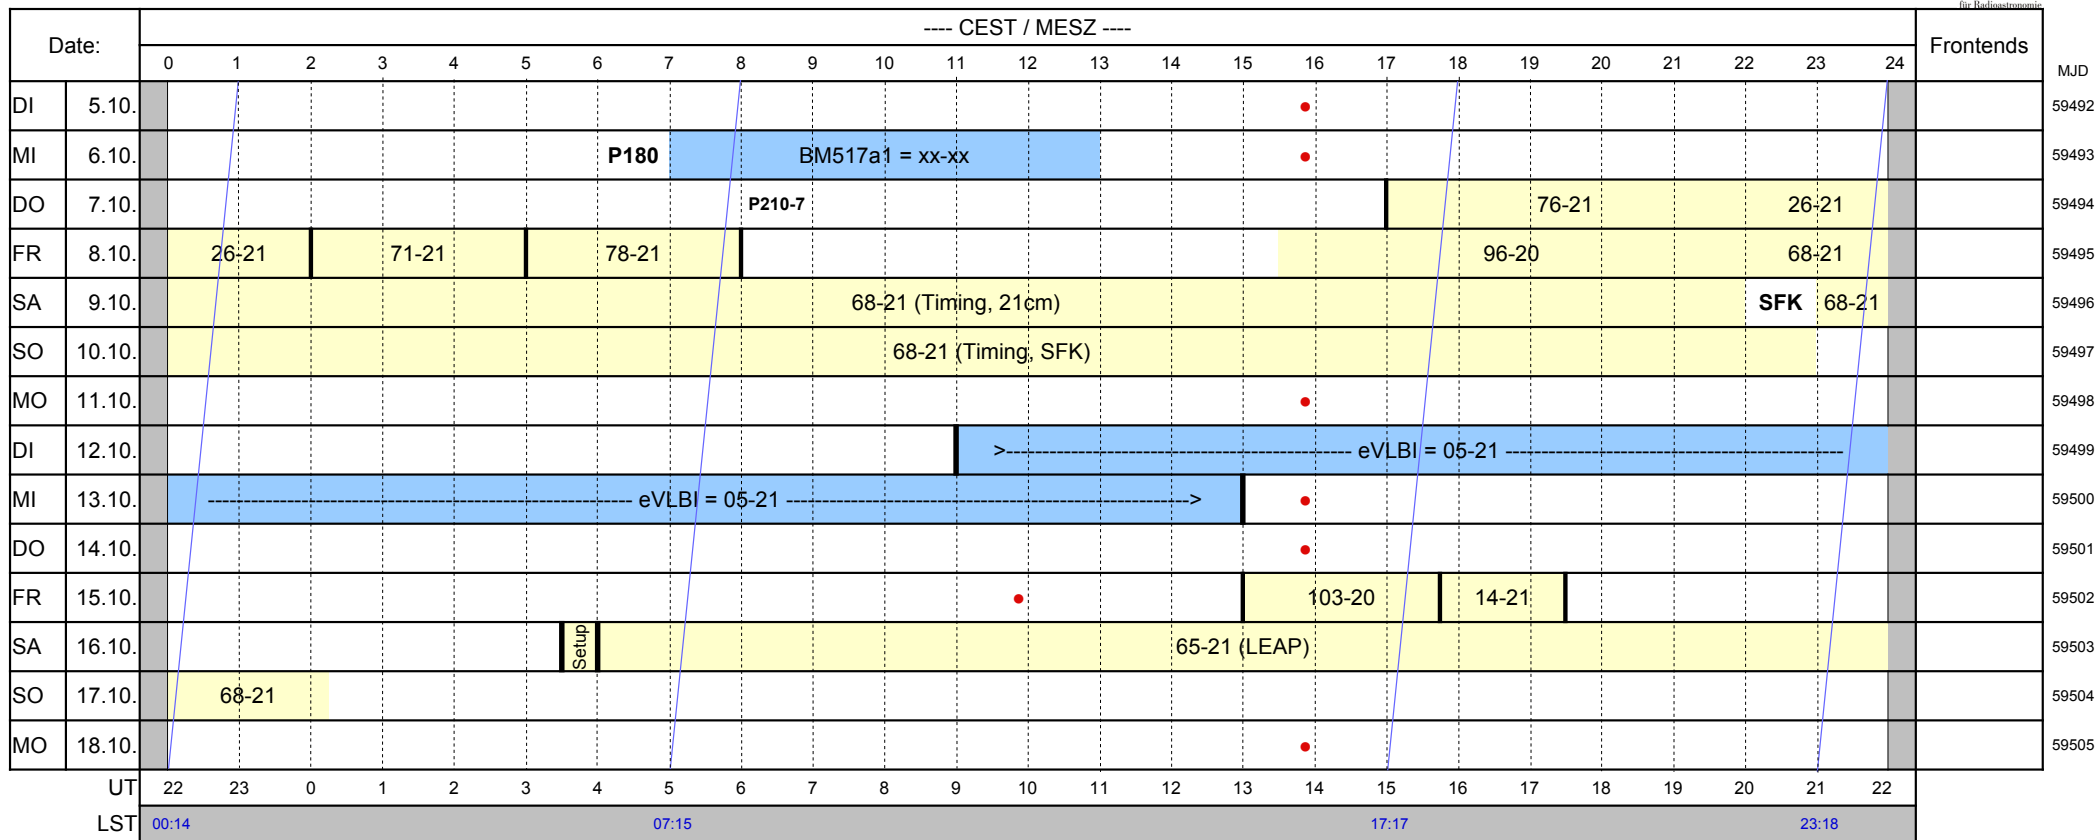

Beobachtungsplan A / Observing Schedule A

Effelsberg 100-m Radio Telescope

5. Okt. 2021 - 18. Okt. 2021

© on 11. Okt 1306-07

Projects/Observers/Receivers:

VLBI-Projects:

68-21: Jang, Antoniadis, Champion et al. (P210-7, SFK)

eVLBI = 05-21: JIVE

Observing Modes: Continuum Pulsar Spektroskopie VLBI W = Maintenance / Wartung

For any publications based on observations with the Effelsberg 100-m telescope please use the following acknowledgement:
Based on observations with the 100-m telescope of the MPIfR (Max-Planck-Institut für Radioastronomie) at Effelsberg.

Phone Controlroom / Telefon Steuerraum: 02257 301 155

- = latest time for the „weather decision“ (if not given: 30 mins before start)
- = project whose observer is responsible for the „weather decision“