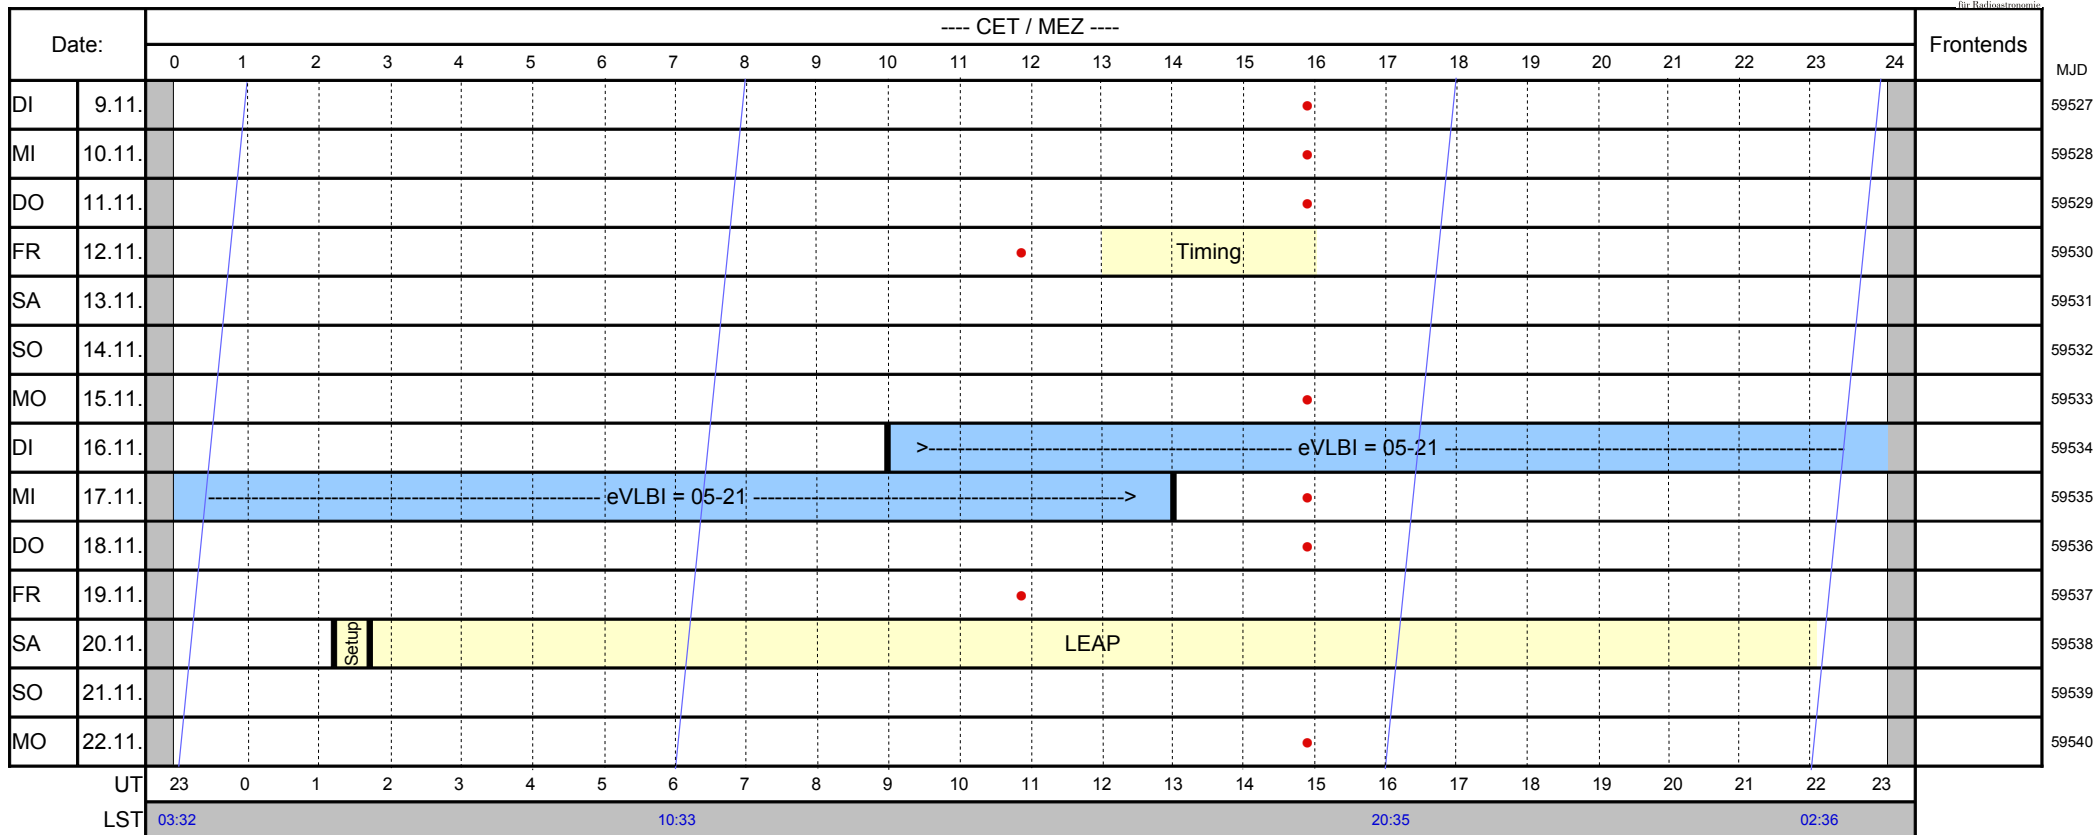

Beobachtungsplan A / Observing Schedule A

Effelsberg 100-m Radio Telescope
9. Nov. 2021 - 22. Nov. 2021

☉ on 15. Nov 1521-18

Projects/Observers/Receivers:

VLBI-Projects:

Observing Modes: Continuum (orange), Pulsar (yellow), Spektroskopie (green), VLBI (blue), W = Maintenance / Wartung

For any publications based on observations with the Effelsberg 100-m telescope please use the following acknowledgement:
Based on observations with the 100-m telescope of the MPIfR (Max-Planck-Institut für Radioastronomie) at Effelsberg.

Phone Controlroom / Telefon Steuerraum: 02257 301 155
 • = latest time for the „weather decision“ (if not given: 30 mins before start)
 * = project whose observer is responsible for the „weather decision“