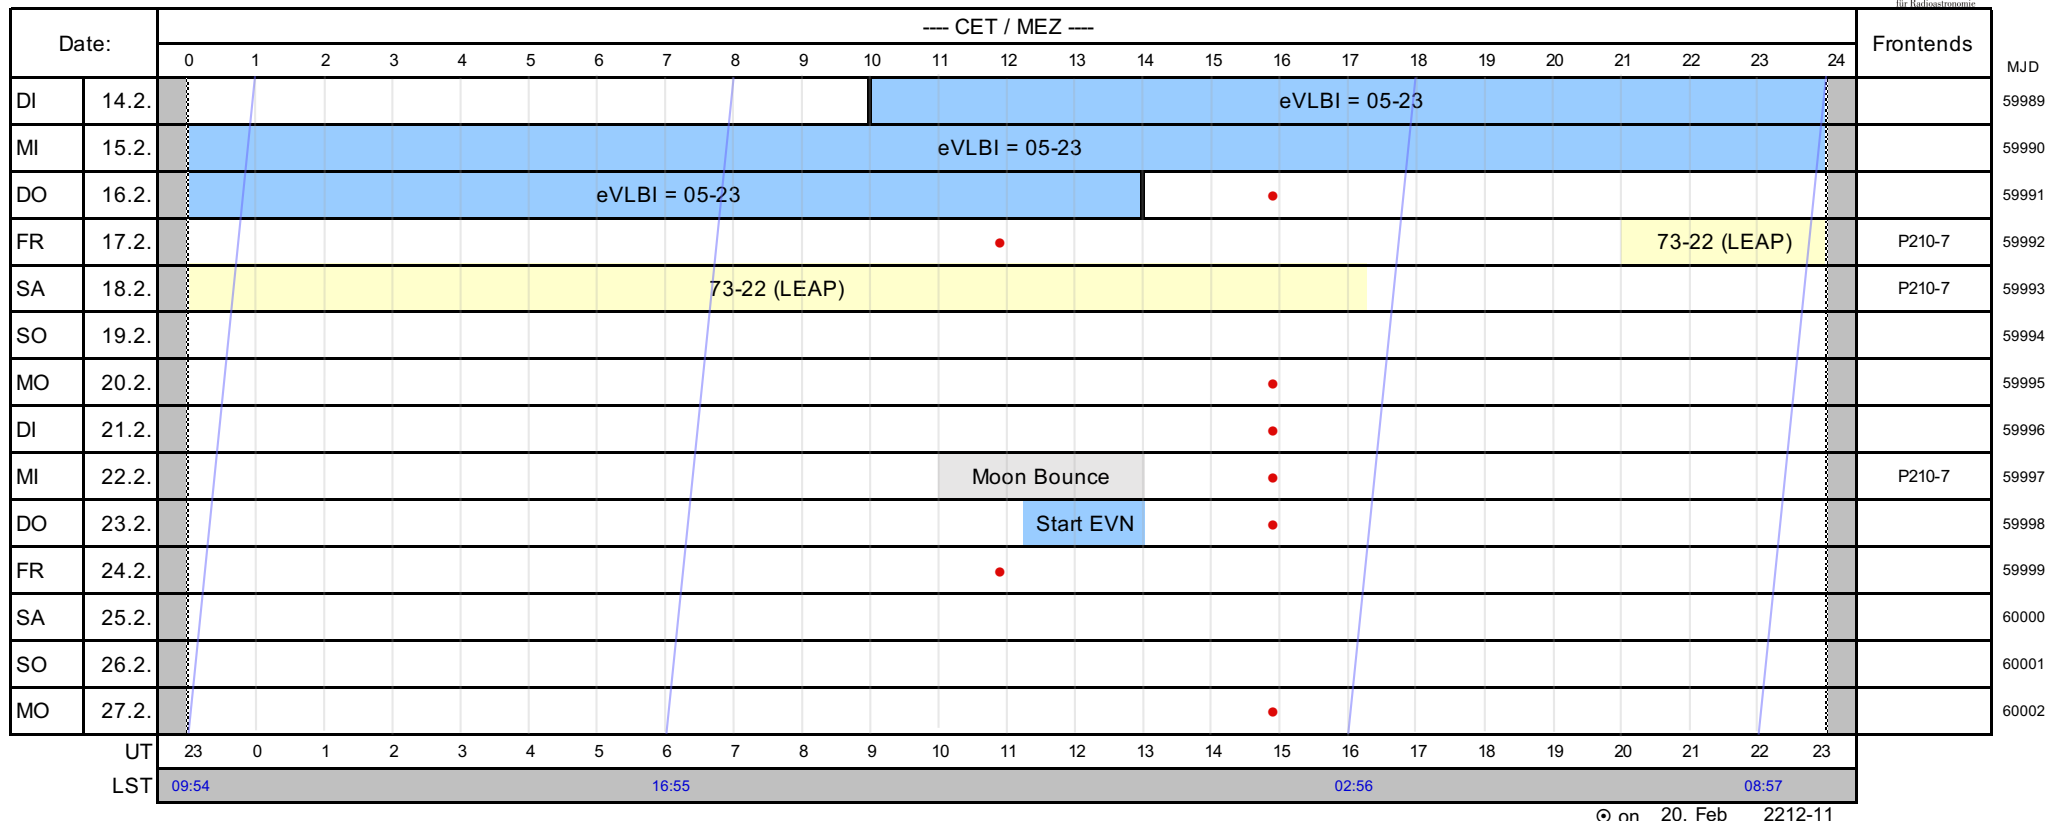

## Beobachtungsplan A / Observing Schedule A

**Effelsberg 100-m Radio Telescope**  
**14. Feb. 2023 - 27. Feb. 2023**

**Projects/Observers/Receivers:**

**VLBI-Projects:**

eVLBI = 05-23: JIVE

Observing Modes: Continuum Pulsar W = Maintenance / Wartung  
Spektroskopie VLBI

For any publications based on observations with the Effelsberg 100-m telescope please use the following acknowledgement:  
*Based on observations with the 100-m telescope of the MPIfR (Max-Planck-Institut für Radioastronomie) at Effelsberg.*

Phone Controlroom / Telefon Steuerraum: 02257 301 155  
 • = latest time for the „weather decision“ (if not given: 30 mins before start)  
 \* = project whose observer is responsible for the „weather decision“